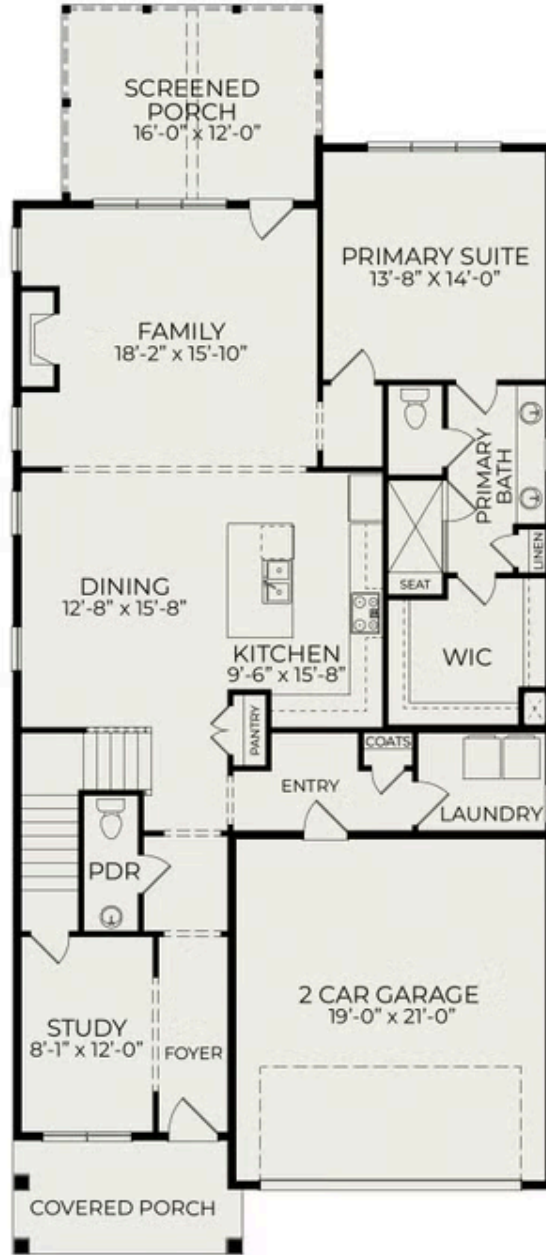

Columbia

3 Elevations Available

 3 bd

 2.5 ba

 2,615 sqft

The Columbia plan in Wendell Falls has three elevation styles: American Farmhouse, Craftsman, and Modern Farmhouse. Please scroll down to view all elevations and their floorplan options.

Columbia Craftsman

Columbia Modern Farmhouse

First Floor

Second Floor