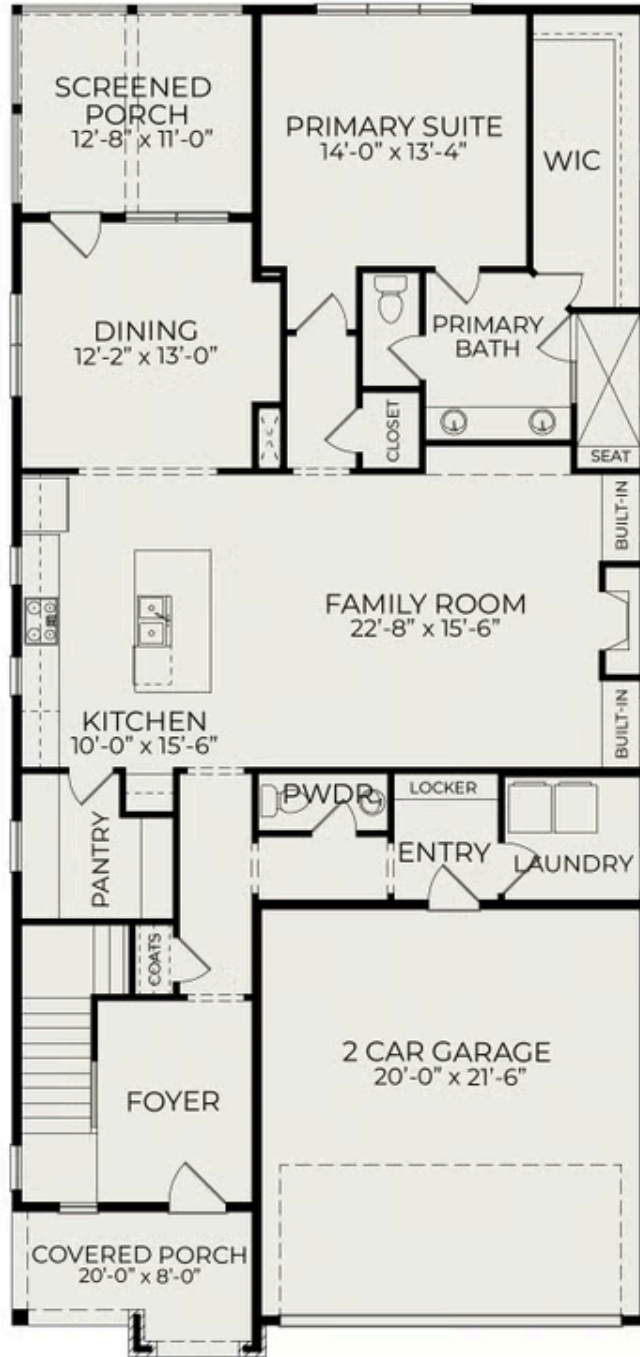

Leighton English Cottage

1 Elevations Available

 3 bd

 2.5 ba

 2,668 sqft

First Floor

Second Floor