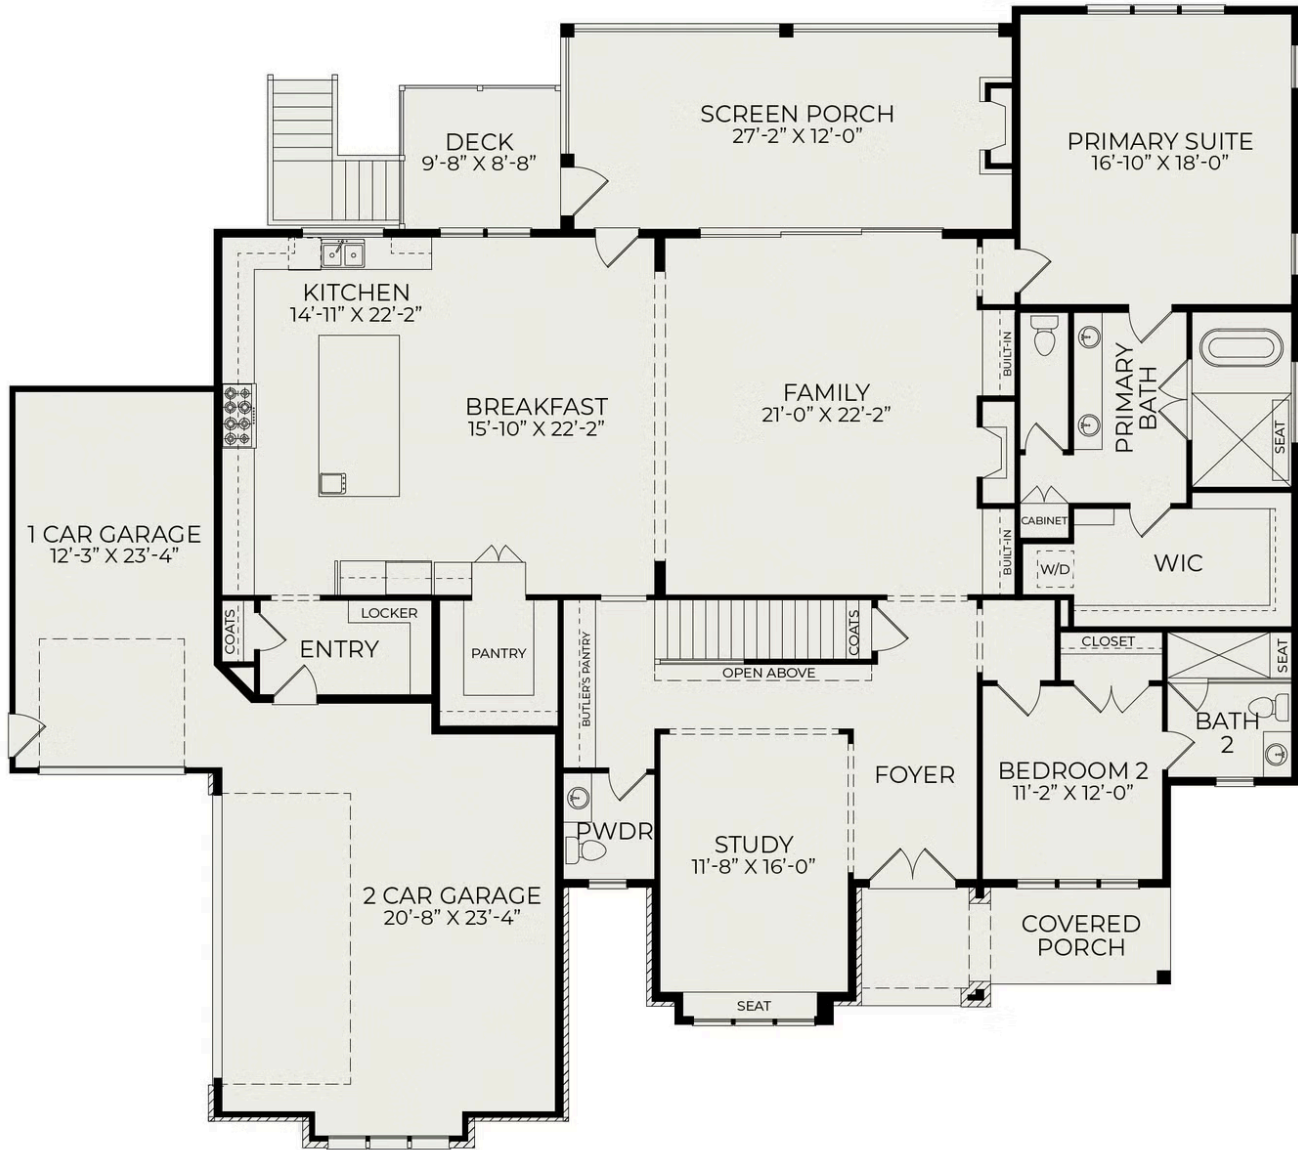

# Bellevue

**Starting at \$1,525,000**

Cattail

**1 Elevations Available**

 4 bd

 6 ba

 4,689 sqft

First Floor

Second Floor