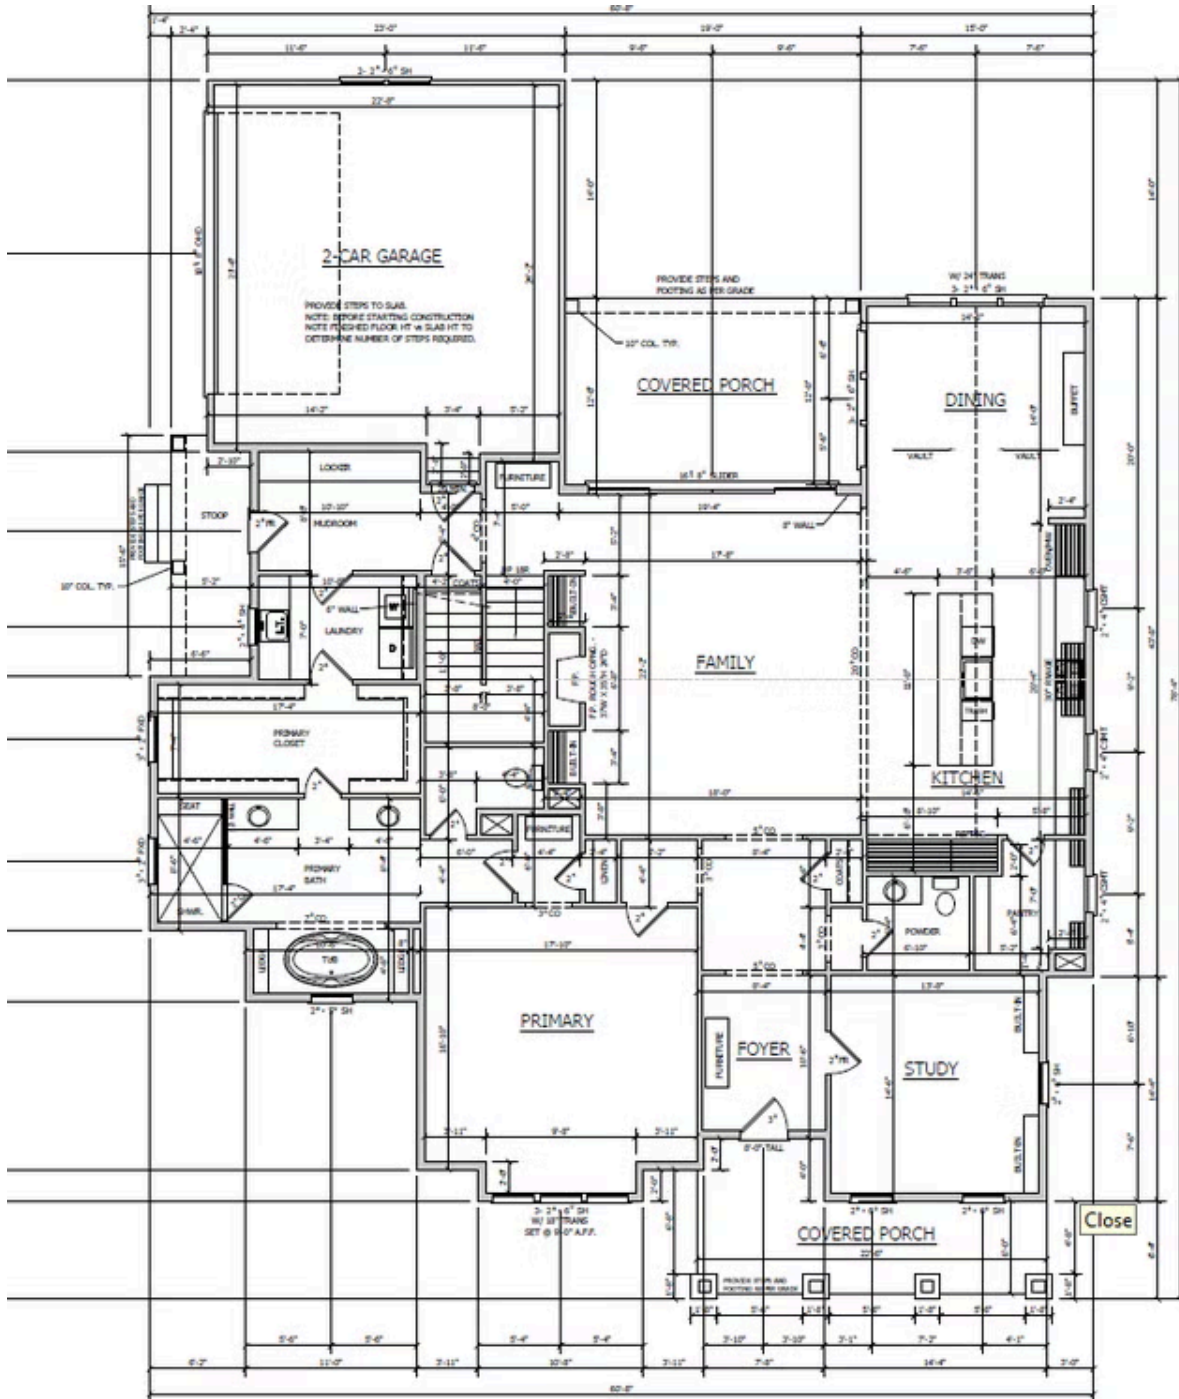

104 Old Mill Place

\$1,695,000

BEDROOMS: 4

BATHS: 3 full, 1 half

SQFT: 4,438

COMMUNITY: Bronze Leaf at Croasdaile Farm

This is the final single-family home available in the sought-after Bronze Leaf section of Croasdaile Farm. Thoughtfully designed for comfort and elegance, this custom plan offers a spacious first-floor primary suite with an oversized walk-in closet, a luxurious bath featuring a freestanding tub, and a tiled shower.

The heart of the home is a large family room with a cozy fireplace and built-ins, seamlessly connected to the kitchen and dining area—ideal for both everyday living and entertaining. Enjoy easy indoor-outdoor living with access to a covered rear porch and private backyard.

A formal study just off the foyer provides a quiet work-from-home space, while a conveniently located laundry room connects directly to the primary closet. A powder room completes the main level.

Upstairs, you'll find three additional bedrooms, two full baths, a second powder room, a generous rec room, and a large unfinished storage area ready for future expansion or organization.

First Floor

Second Floor