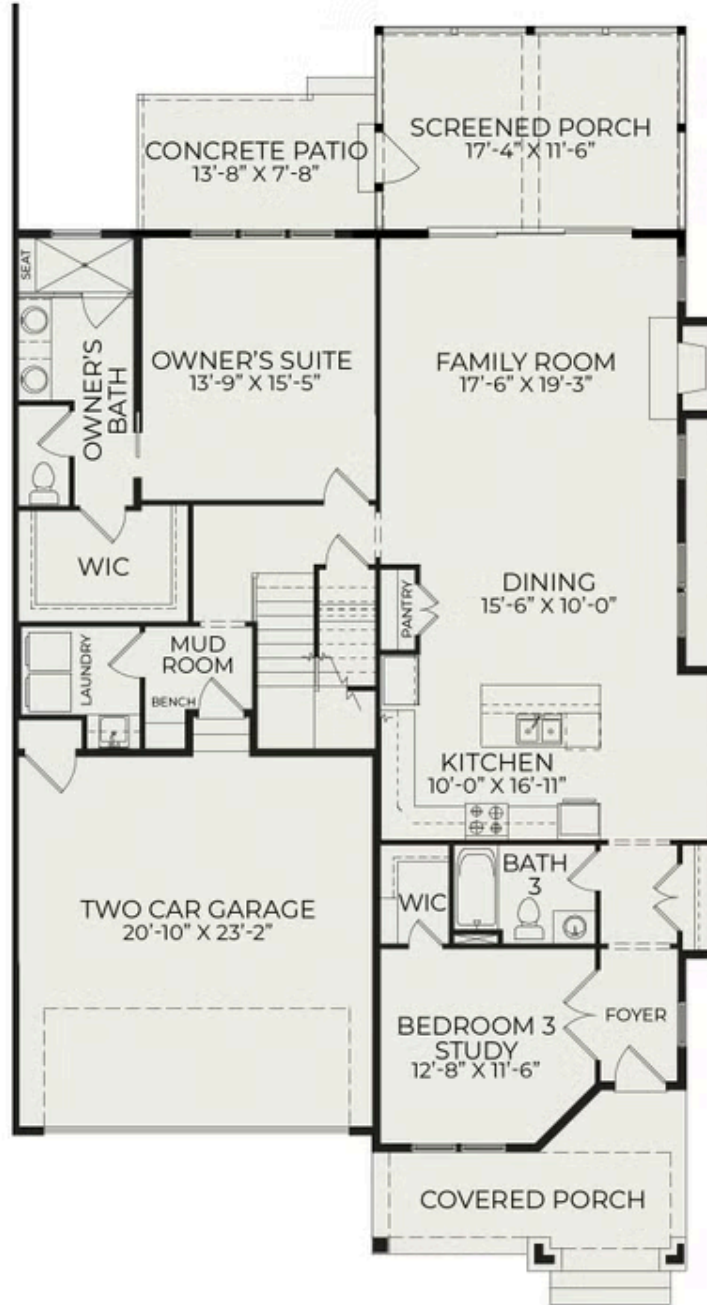

Take advantage of this limited time offer and enjoy the luxury, quality, and craftsmanship that Homes by Dickerson is known for. Terms and conditions apply. Contact us today to learn more!

This two-story exterior townhome boasts a contemporary open-concept design, with the family room, kitchen, and dining area seamlessly flowing together. The family room extends to a spacious screened porch at the back of the home, creating an abundance of natural light and a perfect retreat. The first floor is dedicated to convenience, featuring the owner's suite with a generously-sized walk-in closet, double vanities, and a standing fully tiled shower. An additional bedroom/study, laundry room, mudroom, and another full bathroom complete the first-floor layout. The second floor unfolds to a versatile rec room, an additional bedroom, and another full bathroom, providing flexible living space. With two walk-in attics for optimal storage and an attached two-car garage, this townhome combines functionality with style.

Exterior Rendering

Example of completed Bronze Leaf townhome

Example of completed Bronze Leaf townhome

First Floor

Second Floor