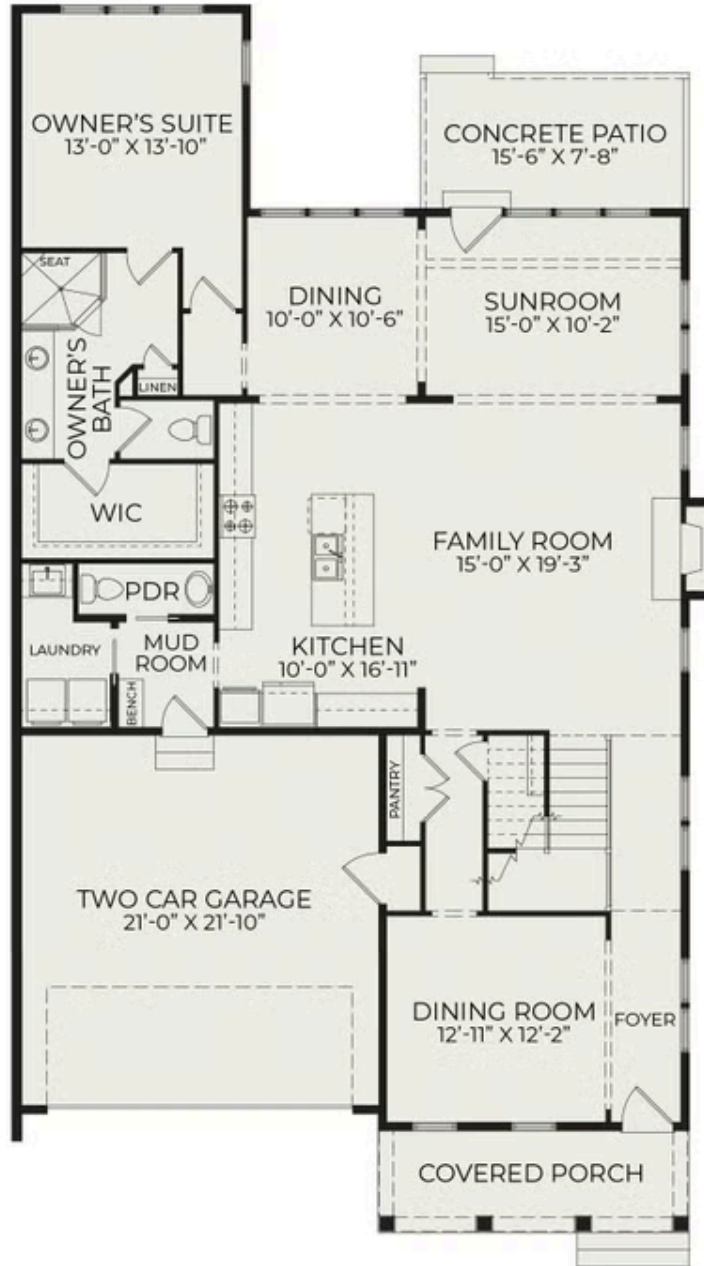

1007 Coldspring Circle

\$1,049,000

2 Elevations Available

BEDROOMS: 3

BATHS: 2 full, 1 half

SQFT: 2,921

COMMUNITY: Bronze Leaf at
Croasdaile Farm

FLOOR PLAN: Townhome B
Exterior

Spanning two stories, this townhome embodies contemporary living with an open-concept design that seamlessly connects the family room, kitchen, and dining area. The spacious sunroom off the back of the home invites natural light and offers a delightful extension of the living space. The first floor is dedicated to comfort and luxury, featuring the owner's suite with a spacious walk-in closet, double vanities, and a standing fully tiled shower. Additional highlights on the first floor include a formal dining room, a laundry room, mudroom, and a powder room, ensuring both practicality and style. The second floor unveils a versatile rec room, a powder room for added convenience, two additional bedrooms, and a shared full bathroom. Ample storage is provided with a walk-in attic, and the townhome is complemented by an

Townhome B Exterior

Example of completed Bronze
Leaf townhome

Example of completed Bronze
Leaf townhome

First Floor

Second Floor