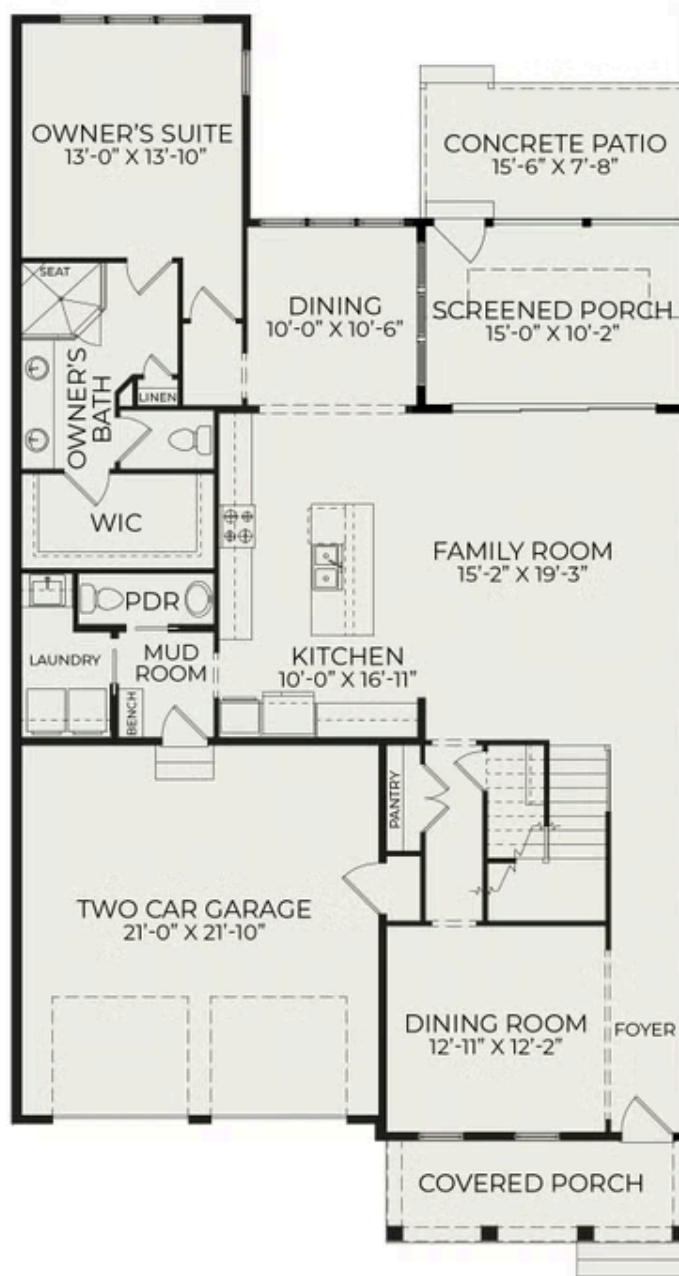

1005 Coldspring Circle

\$969,000

2 Elevations Available

BEDROOMS: 3

BATHS: 2 full, 1 half

SQFT: 2,921

**COMMUNITY: Bronze Leaf at
Croasdaile Farm**

**FLOOR PLAN: Townhome B
Interior**

Spanning two stories, this townhome embodies contemporary living with an open-concept design that seamlessly connects the family room, kitchen, and dining area. The spacious screened porch off the back of the home invites natural light and offers a delightful extension of the living space. The first floor is dedicated to comfort and luxury, featuring the owner's suite with a spacious walk-in closet, double vanities, and a standing fully tiled shower. Additional highlights on the first floor include a formal dining room, a laundry room, mudroom, and a powder room, ensuring both practicality and style. The second floor unveils a versatile rec room, a powder room for added convenience, two additional bedrooms, and a shared full bathroom. Ample storage is provided with a walk-in attic, and the townhome is complemented by an attached two-car garage.

First Floor

Second Floor