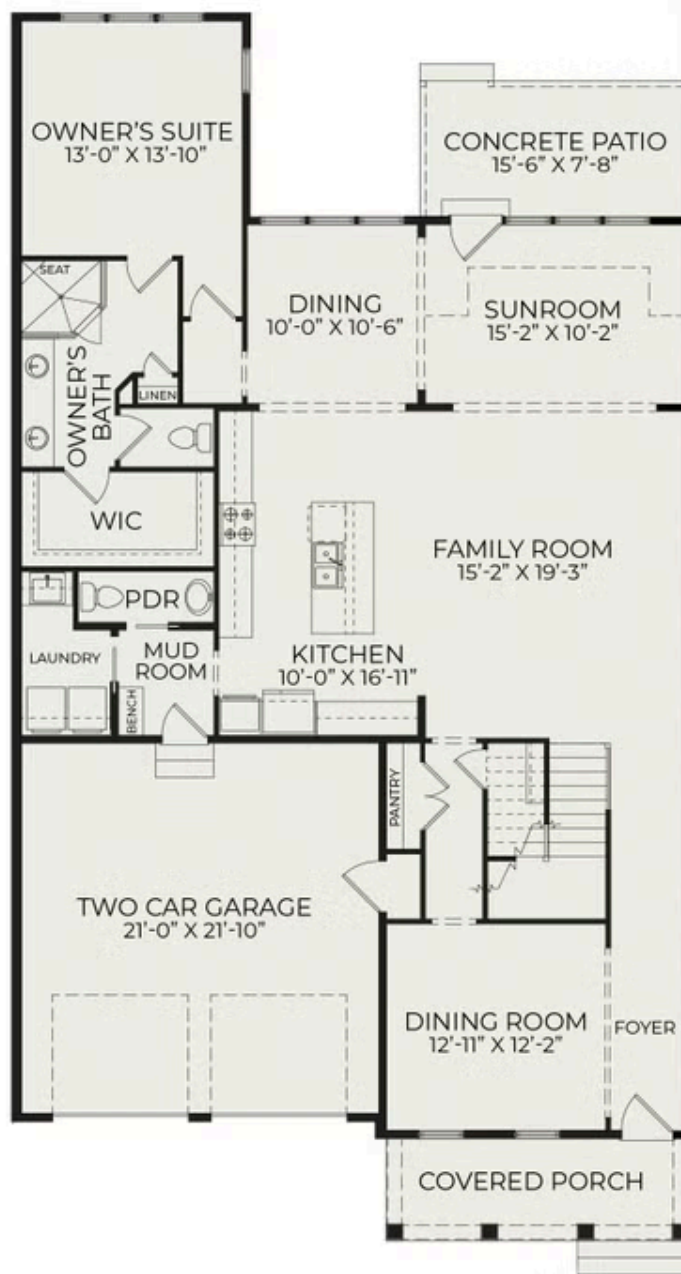

1003 Coldspring Circle

**\$989,000**

**2 Elevations Available**

**BEDROOMS: 3**

**BATHS: 2 full, 1 half**

**SQFT: 3,092**

**COMMUNITY: Bronze Leaf at  
Croasdaile Farm**

**FLOOR PLAN: Townhome B  
Interior**

Spanning two stories, this townhome embodies contemporary living with an open-concept design that seamlessly connects the family room, kitchen, and dining area. The spacious sunroom off the back of the home invites natural light and offers a delightful extension of the living space. The first floor is dedicated to comfort and luxury, featuring the owner's suite with a spacious walk-in closet, double vanities, and a standing fully tiled shower. Additional highlights on the first floor include a formal dining room, a laundry room, mudroom, and a powder room, ensuring both practicality and style. The second floor unveils a versatile rec room, a powder room for added convenience, two additional bedrooms, and a shared full bathroom. Ample storage is provided with a walk-in attic, and the townhome is complemented by an attached two-car garage.

## First Floor

Second Floor