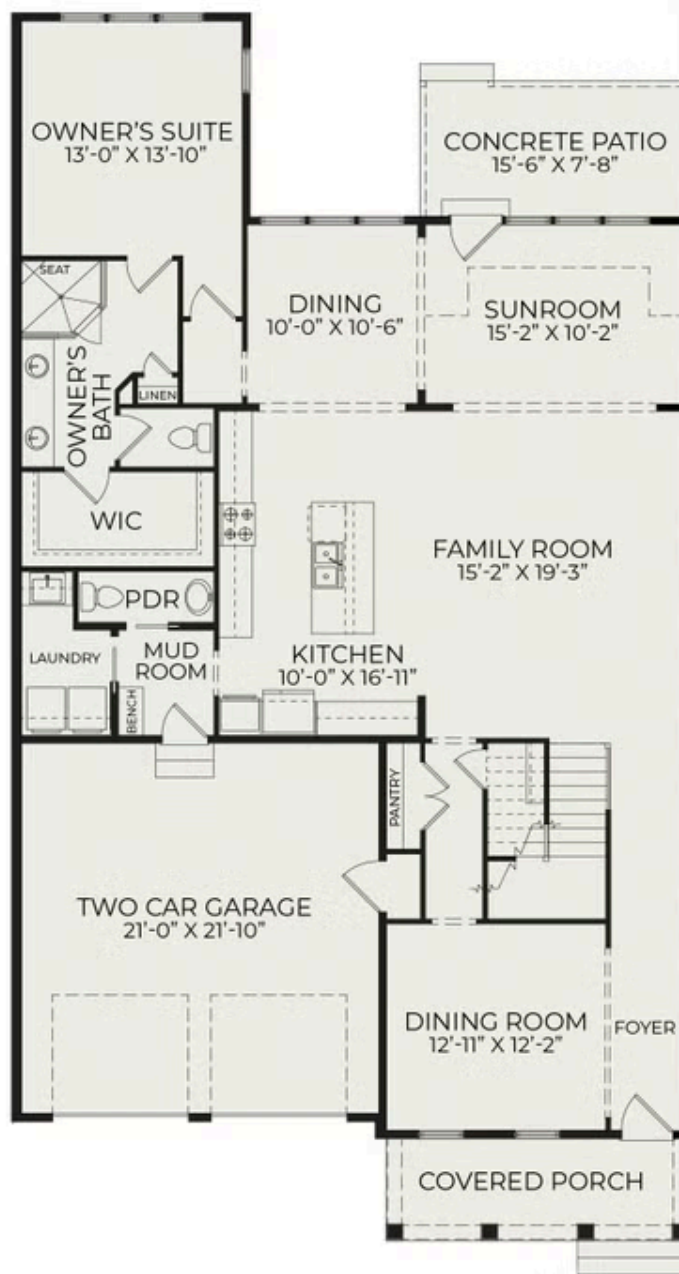

1003 Coldspring Circle

\$914,000

2 Elevations Available

BEDROOMS: 3

BATHS: 2 full, 1 half

SQFT: 3,092

**COMMUNITY: Bronze Leaf at
Croasdaile Farm**

**FLOOR PLAN: Townhome B
Interior**

Spanning two stories, this townhome embodies contemporary living with an open-concept design that seamlessly connects the family room, kitchen, and dining area. The spacious sunroom off the back of the home invites natural light and offers a delightful extension of the living space. The first floor is dedicated to comfort and luxury, featuring the owner's suite with a spacious walk-in closet, double vanities, and a standing fully tiled shower. Additional highlights on the first floor include a formal dining room, a laundry room, mudroom, and a powder room, ensuring both practicality and style. The second floor unveils a versatile rec room, a powder room for added convenience, two additional bedrooms, and a shared full bathroom. Ample storage is provided with a walk-in attic, and the townhome is complemented by an attached two-car garage.

First Floor

Second Floor