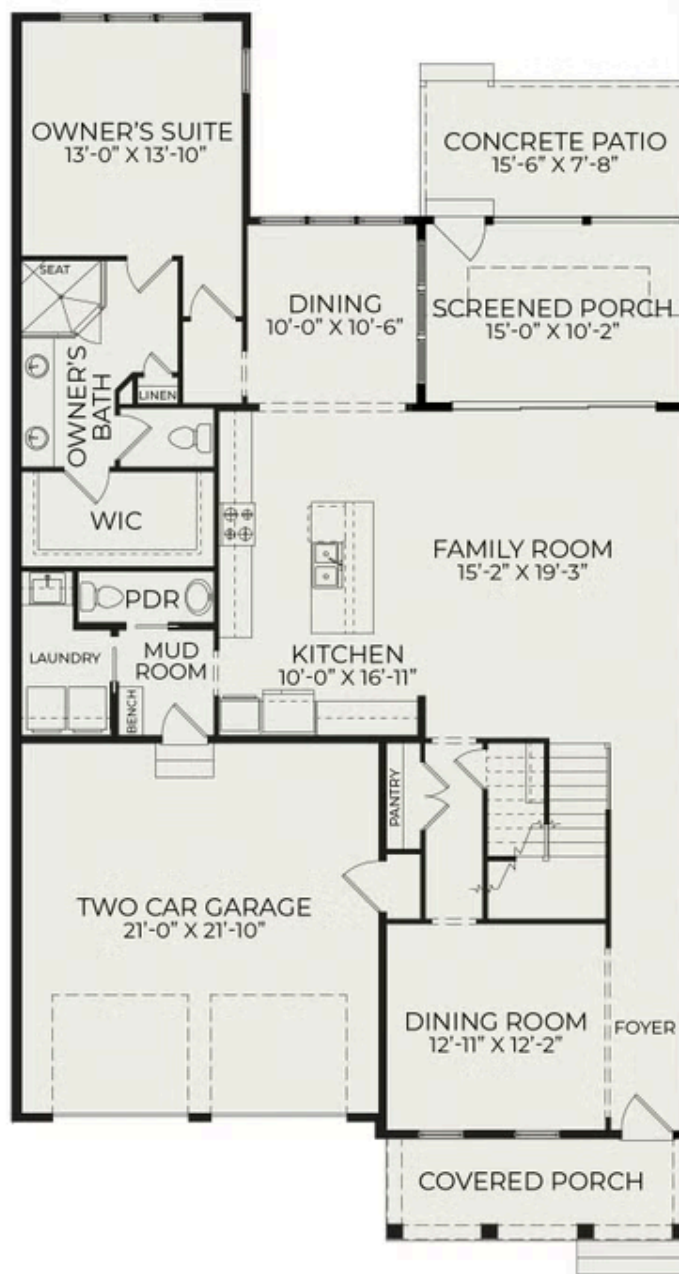

1013 Coldspring Circle

\$984,999

2 Elevations Available

BEDROOMS: 3

BATHS: 2 full, 1 half

SQFT: 3,092

COMMUNITY: Bronze Leaf at
Croasdaile Farm

FLOOR PLAN: Townhome B
Interior

Spanning two stories, this townhome embodies contemporary living with an open-concept design that seamlessly connects the family room, kitchen, and dining area. The spacious sunroom off the back of the home invites natural light and offers a delightful extension of the living space. The first floor is dedicated to comfort and luxury, featuring the owner's suite with a spacious walk-in closet, double vanities, and a standing fully tiled shower. Additional highlights on the first floor include a formal dining room, a laundry room, mudroom, and a powder room, ensuring both practicality and style. The second floor unveils a versatile rec room, a powder room for added convenience, two additional bedrooms, and a shared full

Townhome B Interior

Townhome B Interior

First Floor

Second Floor