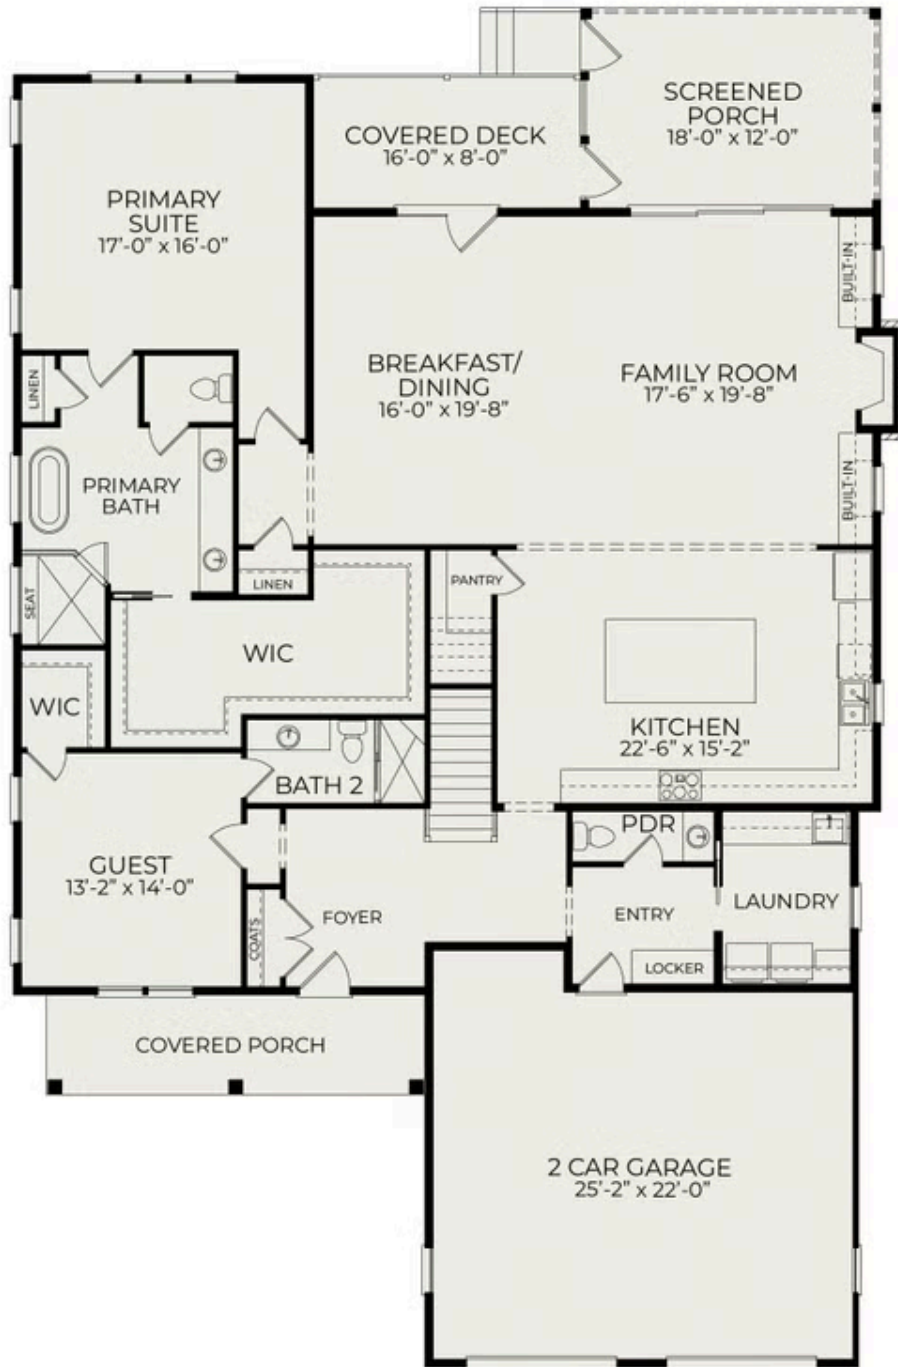

3 Greenock Court

\$1,700,000

BEDROOMS: 4

BATHS: 4 full, 1 half

SQFT: 3,976

COMMUNITY: Pinehurst
National No. 9

Welcome to the Leland at Pinehurst National, where luxury meets golf course living in one of our most beloved craftsman-style plans. The heart of the main floor is an open-concept kitchen, breakfast/dining area, and family room with built-ins that flow beautifully to a covered deck and private screened porch. The first-floor primary suite offers a peaceful retreat with dual walk-in closets and a spa-style bath, while a guest bedroom, powder room, dedicated laundry, and mudroom round out the main level. Upstairs, two additional bedrooms, a spacious rec room, and generous storage provide all the room you need for family and guests. Come see the Leland for yourself — we have a feeling you're going to love it here.

First Floor

Second Floor