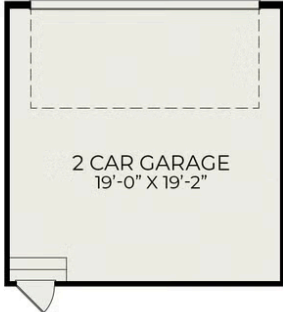

# Alder A

**Starting at \$434,500**

Chatham Park

**1 Elevations Available**

 3 bd

 2.5 ba

 2,001 sqft

The Alder plan is part of The Elements Collection at NoVi Chatham Park. You can design the exterior of this home in a variety of designer-ready schemes, contact us to learn more!

First Floor

Second Floor