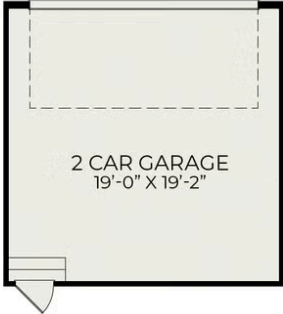

Alder B

Starting at \$442,500

Chatham Park

1 Elevations Available

 3 bd

 2.5 ba

 2,002 sqft

The Alder plan is part of The Elements Collection at NoVi Chatham Park. You can design the exterior of this home in a variety of designer-ready schemes, contact us to learn more!

First Floor

Second Floor