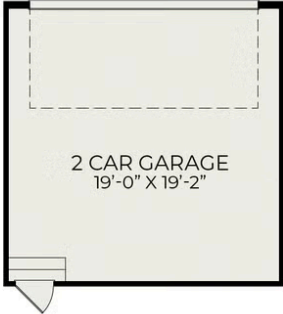

Alder C

Starting at \$439,500

Chatham Park

1 Elevations Available

 3 bd

 2.5 ba

 2,001 sqft

The Alder plan is part of The Elements Collection at NoVi Chatham Park. You can design the exterior of this home in a variety of designer-ready schemes, contact us to learn more!

First Floor

Second Floor