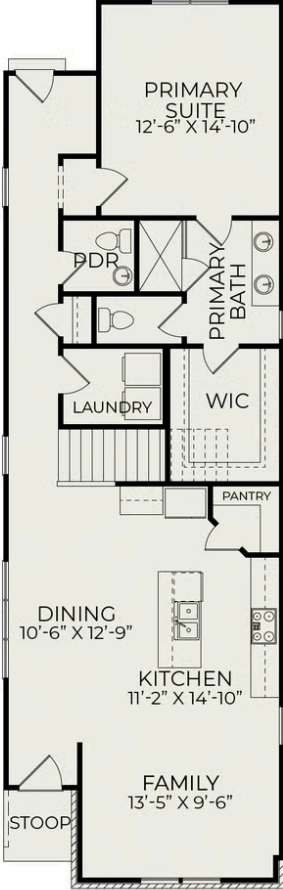

Alder C

Starting at \$439,500

Chatham Park

1 Elevations Available

 3 bd

 2.5 ba

 2,001 sqft

The Alder plan is part of The Elements Collection at NoVi Chatham Park. You can design the exterior of this home in a variety of designer-ready schemes, contact us to learn more!

First Floor

Second Floor