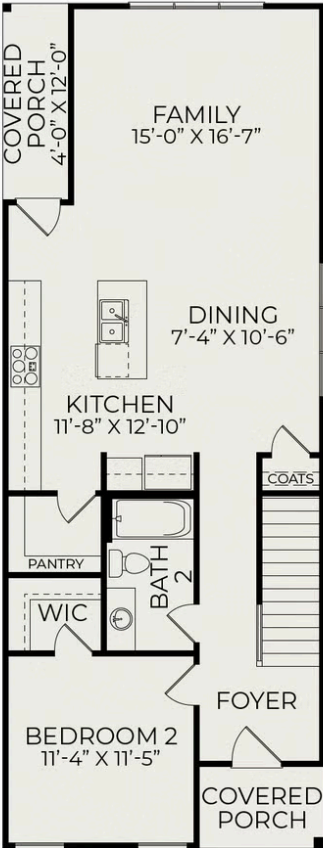

# Ember A

**Starting at \$435,000**

Chatham Park

**1 Elevations Available**

 **3** bd

 **3** ba

 **1,876** sqft

The Ember plan is part of The Elements Collection at NoVi Chatham Park. You can design the exterior of this home in a variety of designer-ready schemes, contact us to learn more!

First Floor

Second Floor

Second Floor (optional 4th bedroom)