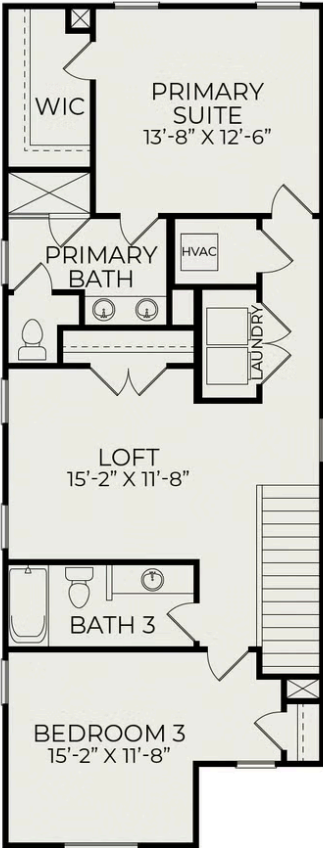

# Ember A

**Starting at \$435,000**

Chatham Park

**1 Elevations Available**

 **3** bd

 **3** ba

 **1,876** sqft

The Ember plan is part of The Elements Collection at NoVi Chatham Park. You can design the exterior of this home in a variety of designer-ready schemes, contact us to learn more!

First Floor

Second Floor

Second Floor (optional 4th bedroom)