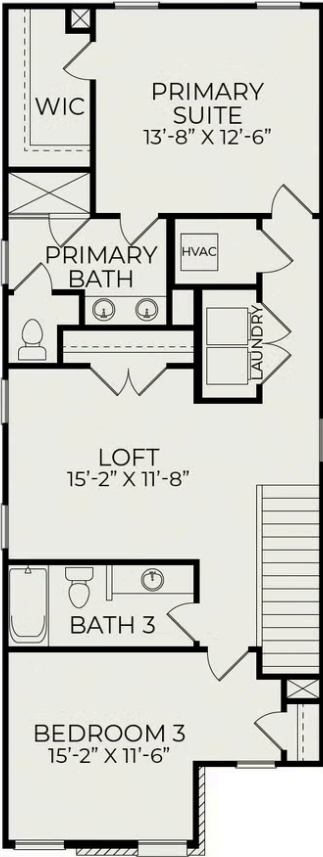

Ember B

Starting at \$425,000

Chatham Park

1 Elevations Available

 3 bd

 3 ba

 1,876 sqft

The Ember plan is part of The Elements Collection at NoVi Chatham Park. You can design the exterior of this home in a variety of designer-ready schemes, contact us to learn more!

First Floor

Second Floor

Second Floor (optional 4th bedroom)