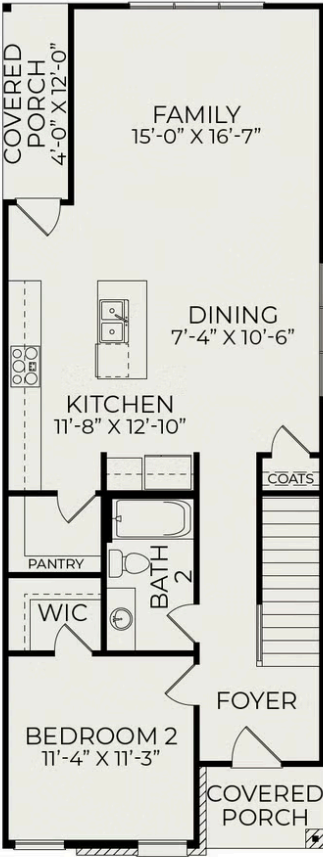

Ember B

Starting at \$425,000

Chatham Park

1 Elevations Available

 3 bd

 3 ba

 1,876 sqft

The Ember plan is part of The Elements Collection at NoVi Chatham Park. You can design the exterior of this home in a variety of designer-ready schemes, contact us to learn more!

First Floor

Second Floor

Second Floor (optional 4th bedroom)