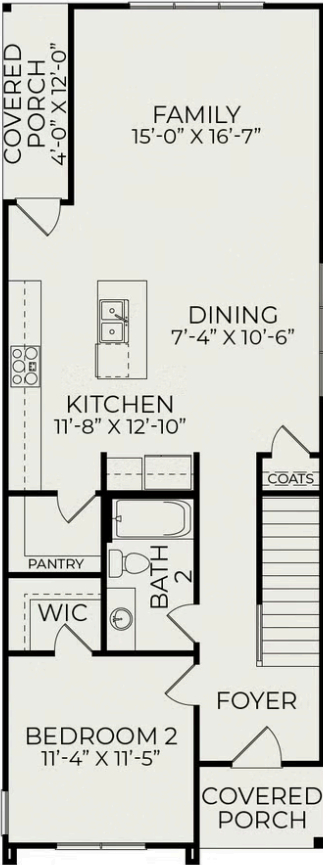

Ember C

Starting at \$427,000

Chatham Park

1 Elevations Available

 3 bd

 3 ba

 1,876 sqft

The Ember plan is part of The Elements Collection at NoVi Chatham Park. You can design the exterior of this home in a variety of designer-ready schemes, contact us to learn more!

First Floor

Second Floor

Second Floor (optional 4th bedroom)