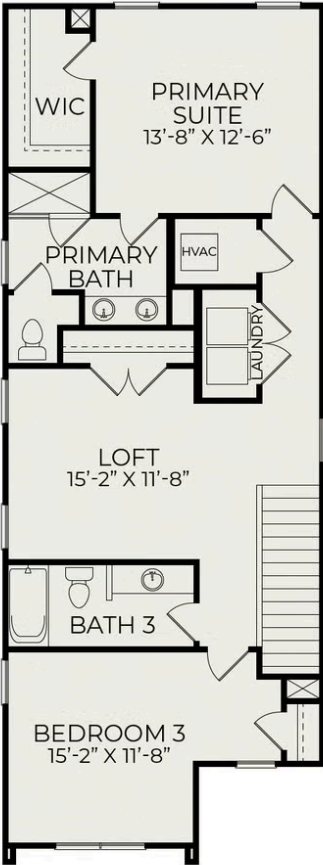

Ember C

Starting at \$427,000

Chatham Park

1 Elevations Available

 3 bd

 3 ba

 1,876 sqft

The Ember plan is part of The Elements Collection at NoVi Chatham Park. You can design the exterior of this home in a variety of designer-ready schemes, contact us to learn more!

First Floor

Second Floor

Second Floor (optional 4th bedroom)