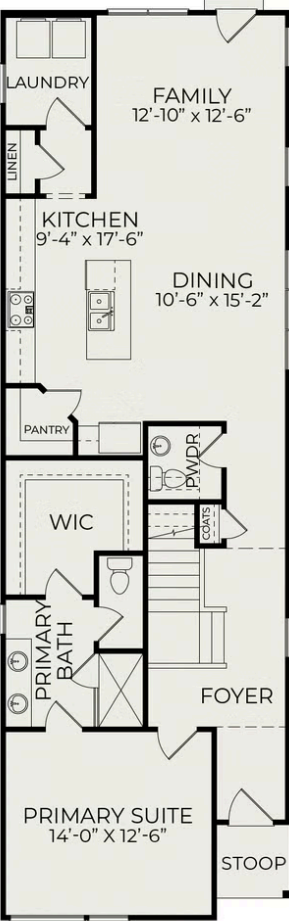

Evergreen A

Starting at \$436,500

Chatham Park

1 Elevations Available

 3 bd

 2.5 ba

 1,973 sqft

The Evergreen plan is part of The Elements Collection at NoVi Chatham Park. You can design the exterior of this home in a variety of designer-ready schemes, contact us to learn more!

First Floor

Second Floor