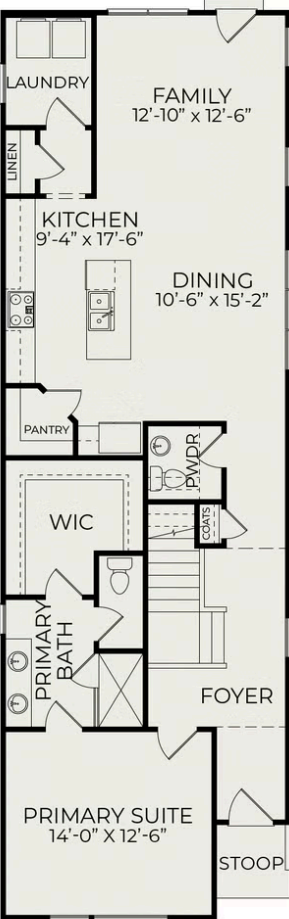

Evergreen C

Starting at \$443,500

Chatham Park

1 Elevations Available

 3 bd

 2.5 ba

 1,973 sqft

The Evergreen plan is part of The Elements Collection at NoVi Chatham Park. You can design the exterior of this home in a variety of designer-ready schemes, contact us to learn more!

First Floor

Second Floor