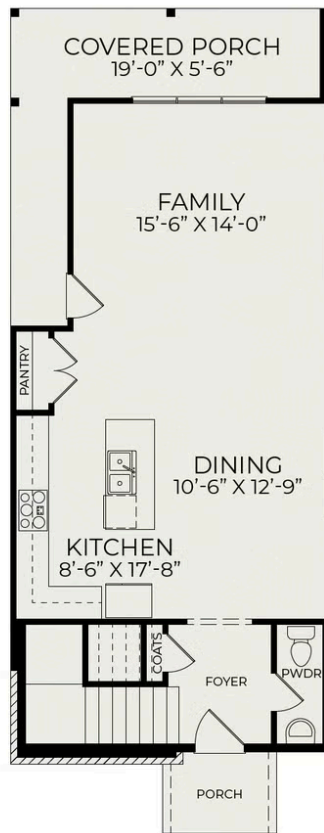

# Flint C

**Starting at \$383,500**

Chatham Park

**1 Elevations Available**

 3 bd

 2.5 ba

 1,565 sqft

Flint C

### First Floor

Second Floor