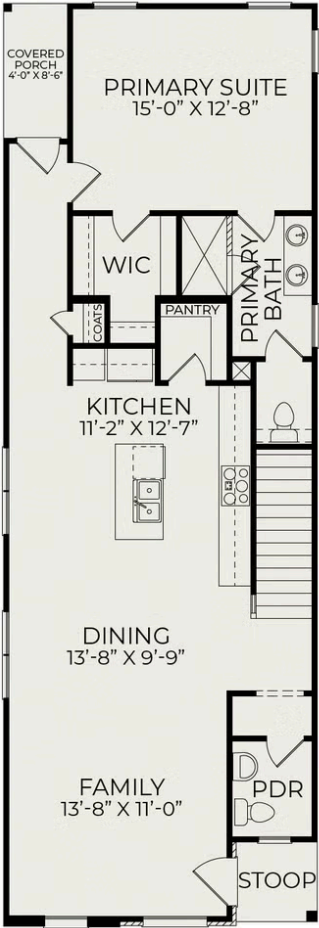

Lumen C

Starting at \$443,500

Chatham Park

1 Elevations Available

 3 bd

 2.5 ba

 2,140 sqft

The Lumen plan is part of The Elements Collection at NoVi Chatham Park. You can design the exterior of this home in a variety of designer-ready schemes, contact us to learn more!

First Floor

Second Floor