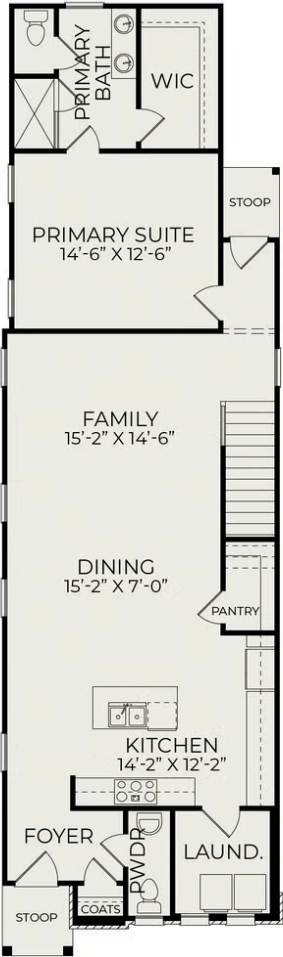

Onyx A

Starting at \$450,000

Chatham Park

1 Elevations Available

 4 bd

 2.5 ba

 1,865 sqft

The Onyx plan is part of The Elements Collection at NoVi Chatham Park. You can design the exterior of this home in a variety of designer-ready schemes, contact us to learn more!

First Floor

Second Floor