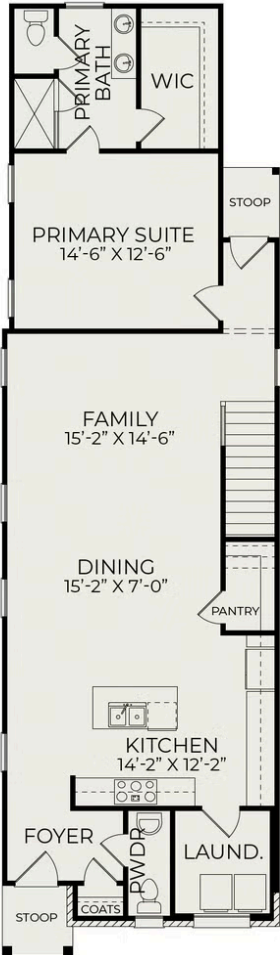

Onyx B

Starting at \$442,000

Chatham Park

1 Elevations Available

 4 bd

 2.5 ba

 1,865 sqft

The Onyx plan is part of The Elements Collection at NoVi Chatham Park. You can design the exterior of this home in a variety of designer-ready schemes, contact us to learn more!

First Floor

Second Floor