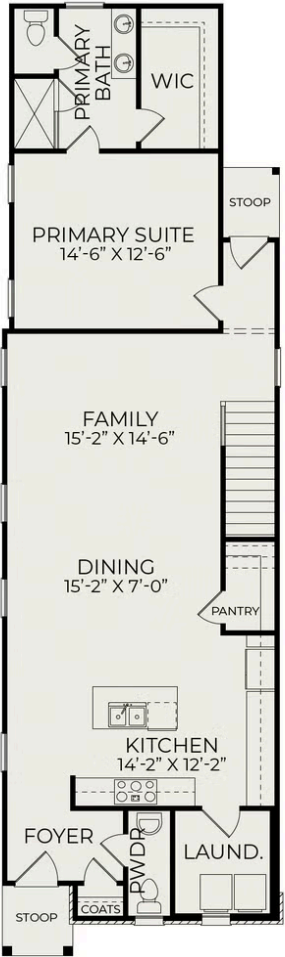

# Onyx C

**Starting at \$451,000**

Chatham Park

**1 Elevations Available**

 4 bd

 2.5 ba

 1,865 sqft

The Onyx plan is part of The Elements Collection at NoVi Chatham Park. You can design the exterior of this home in a variety of designer-ready schemes, contact us to learn more!

First Floor

Second Floor