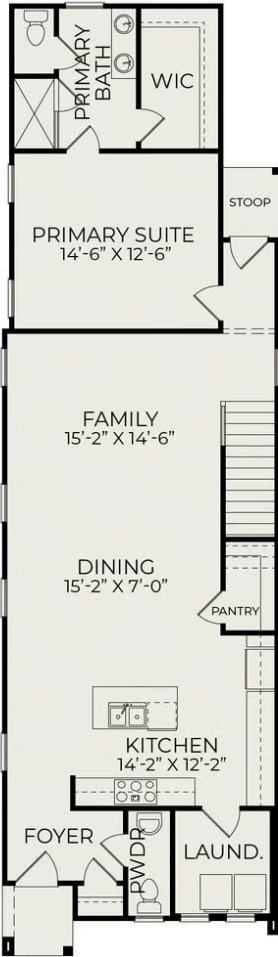

Onyx D

Starting at \$455,000

Chatham Park

1 Elevations Available

 4 bd

 2.5 ba

 1,865 sqft

The Onyx plan is part of The Elements Collection at NoVi Chatham Park. You can design the exterior of this home in a variety of designer-ready schemes, contact us to learn more!

First Floor

Second Floor