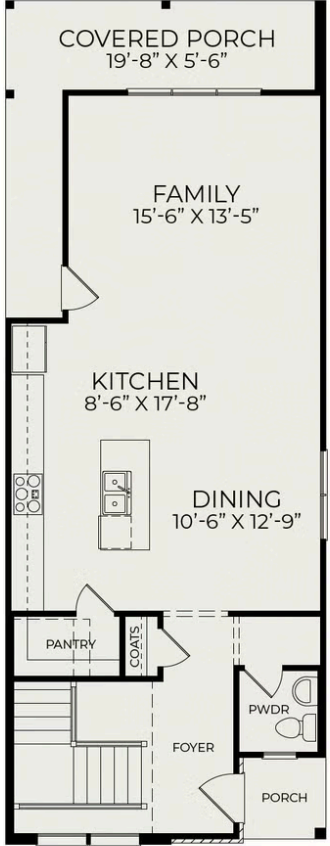

# Terra A

**Starting at \$415,000**

Chatham Park

**1 Elevations Available**

 3 bd

 2.5 ba

 1,689 sqft

The Terra plan is part of The Elements Collection at NoVi Chatham Park. You can design the exterior of this home in a variety of designer-ready schemes, contact us to learn more!

First Floor

Second Floor