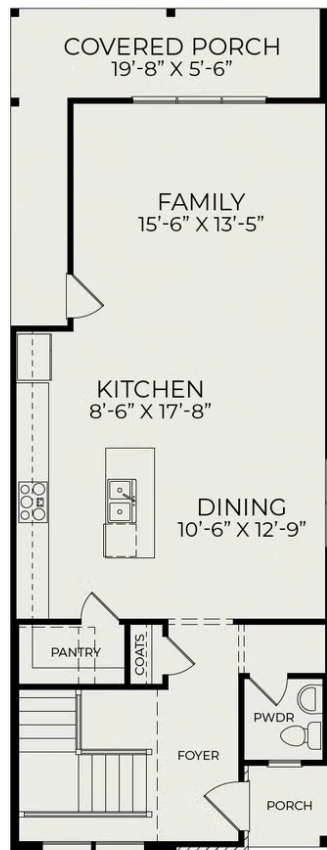

Terra B

Starting at \$400,000

Chatham Park

1 Elevations Available

 3 bd

 2.5 ba

 1,689 sqft

The Terra plan is part of The Elements Collection at NoVi Chatham Park. You can design the exterior of this home in a variety of designer-ready schemes, contact us to learn more!

First Floor

Second Floor