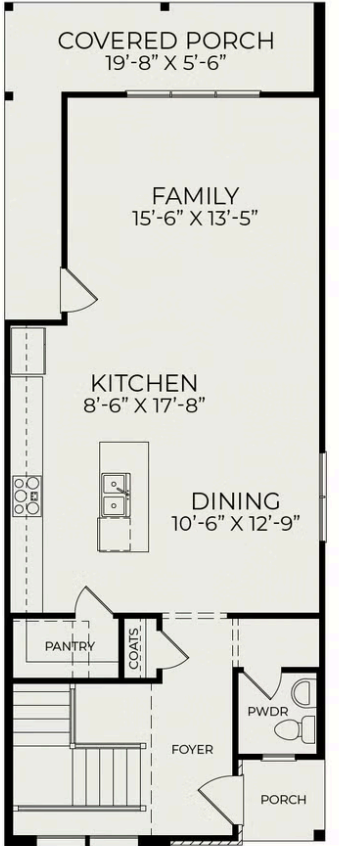

Terra C

Starting at \$402,000

Chatham Park

1 Elevations Available

 3 bd

 2.5 ba

 1,689 sqft

The Terra plan is part of The Elements Collection at NoVi Chatham Park. You can design the exterior of this home in a variety of designer-ready schemes, contact us to learn more!

First Floor

Second Floor