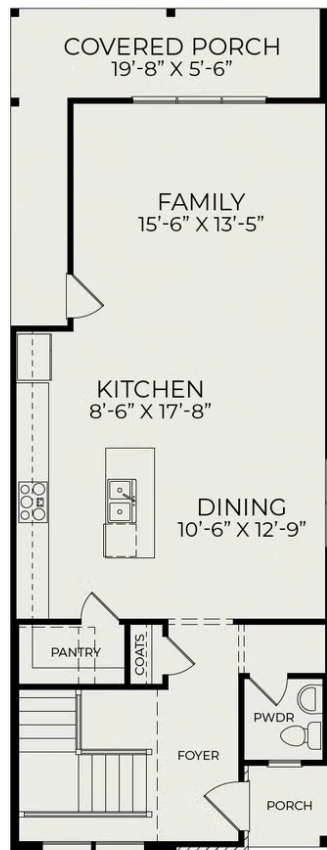

Terra D

Starting at \$399,000

Chatham Park

1 Elevations Available

 3 bd

 2.5 ba

 1,689 sqft

The Terra plan is part of The Elements Collection at NoVi Chatham Park. You can design the exterior of this home in a variety of designer-ready schemes, contact us to learn more!

First Floor

Second Floor