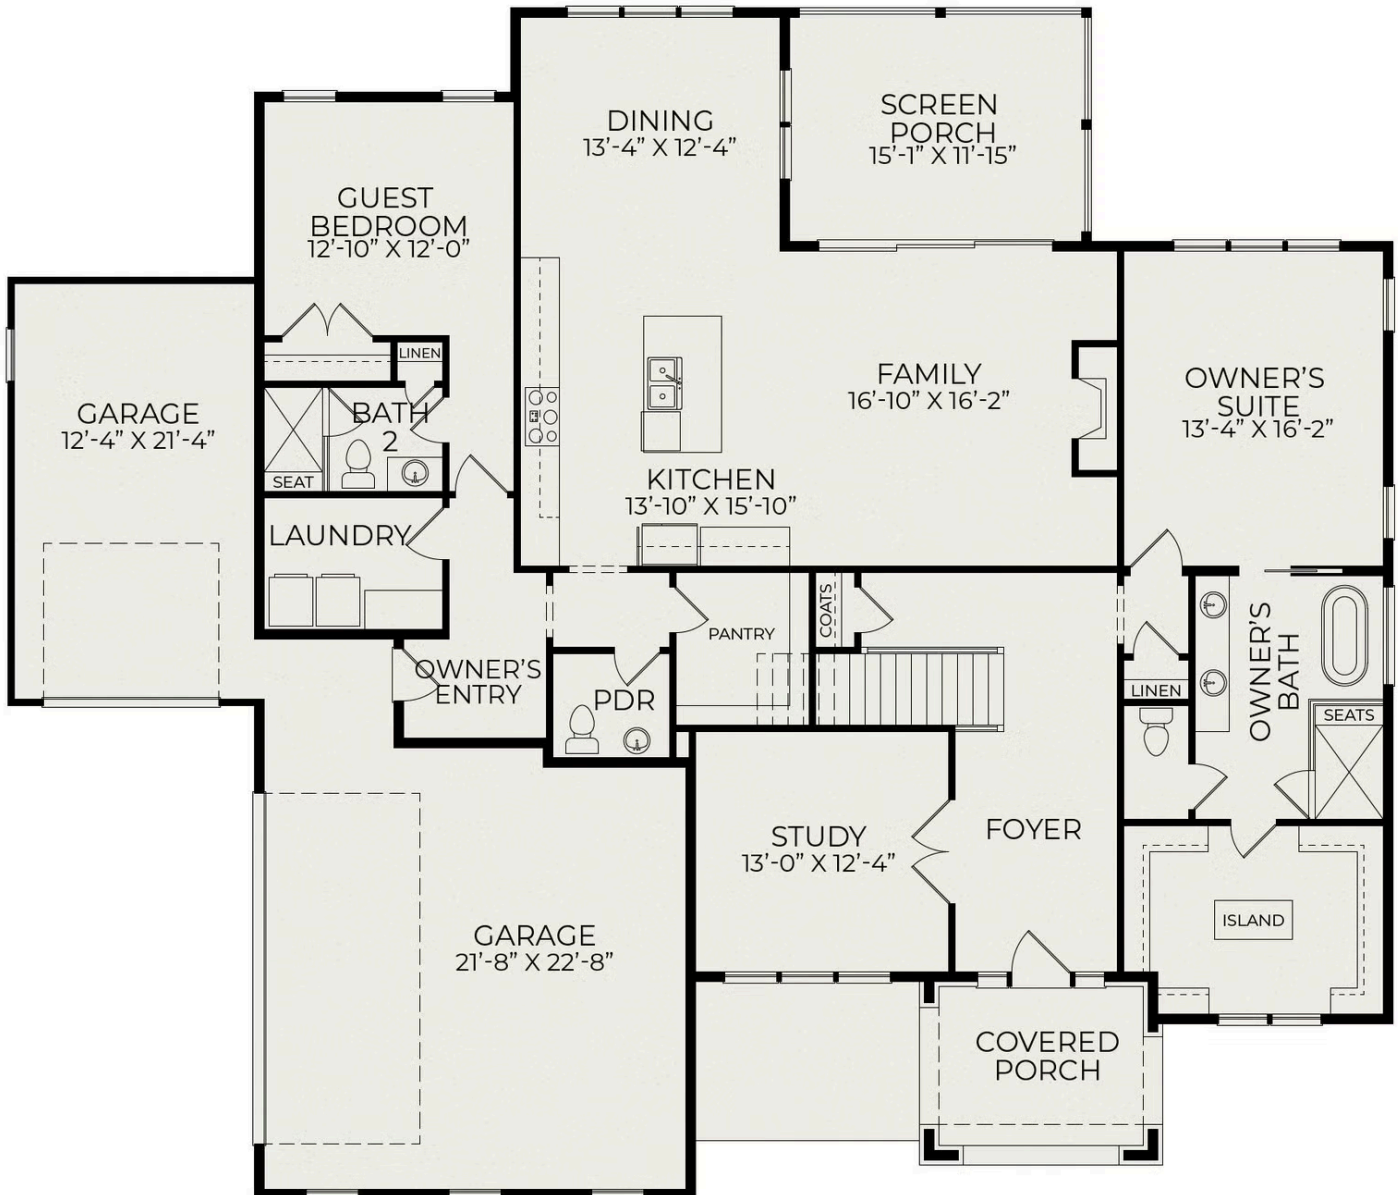

Hamilton Craftsman

Starting at \$1,023,000

Corbett Landing
1 Elevations Available

 4 bd

 4.5 ba

 3,391 sqft

First Floor

Second Floor