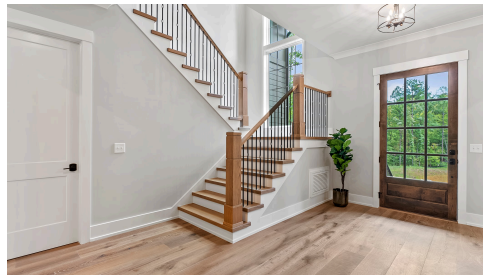

Example of completed plan