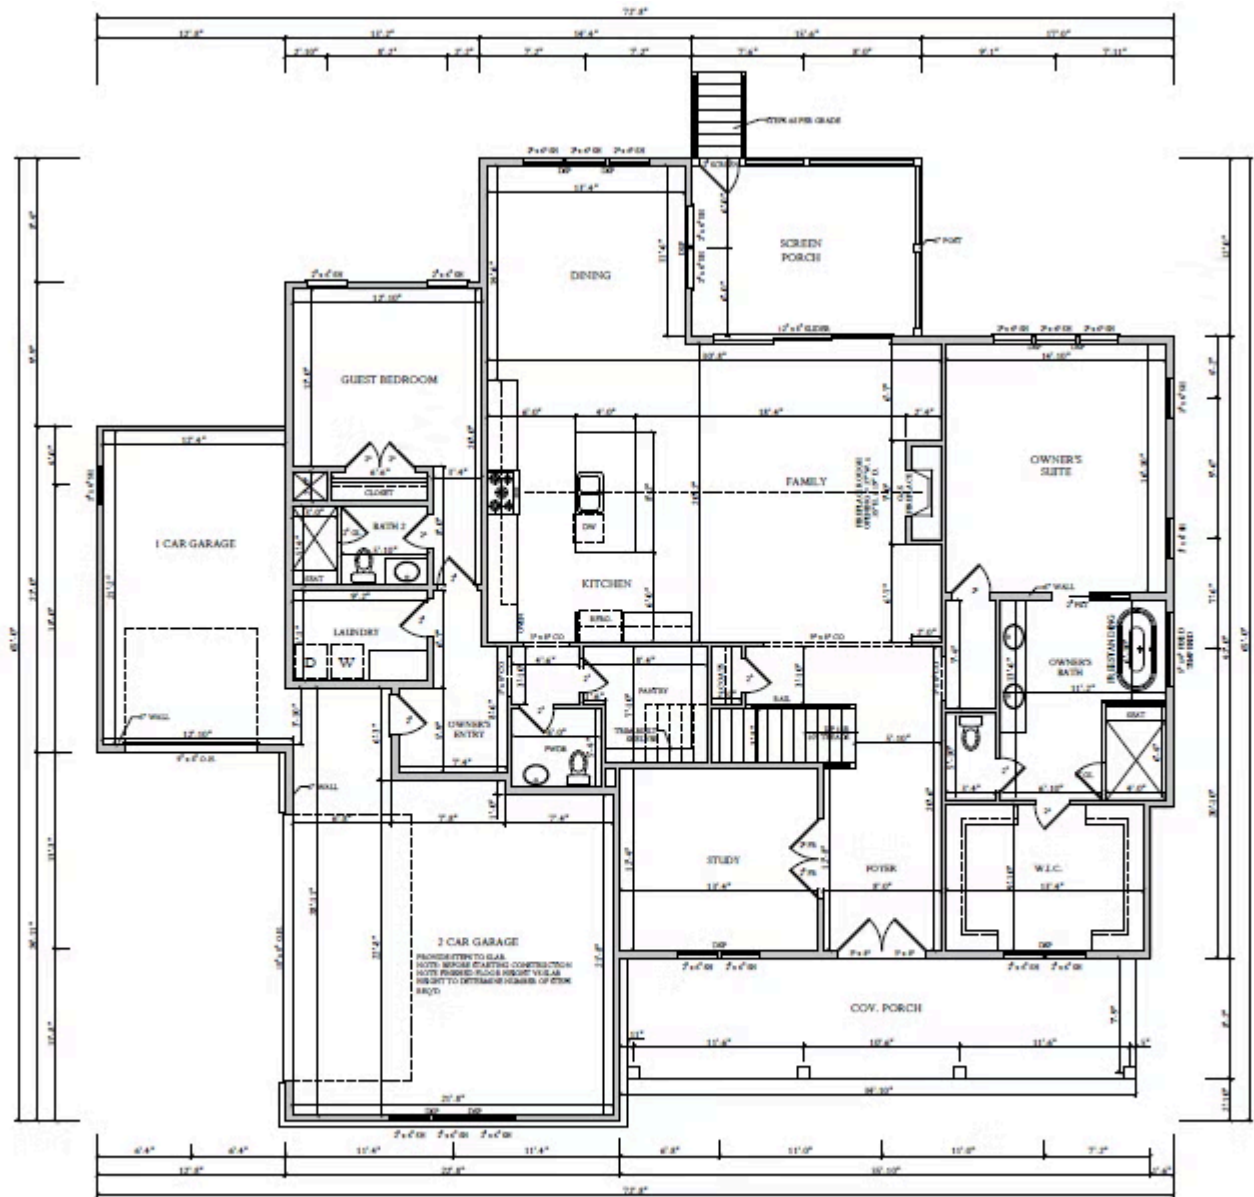

First Floor