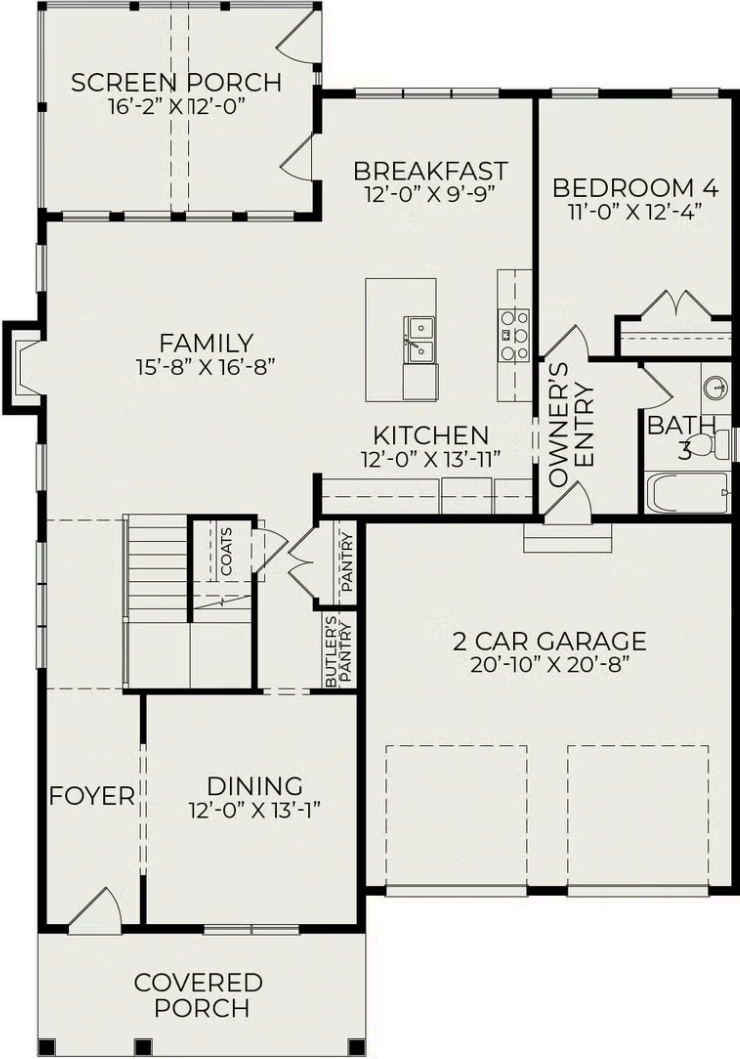

Bristol

Starting at \$705,500

Wendell Falls

4 Elevations Available

 4 bd

 3 ba

 2,934 sqft

The Bristol plan in Wendell Falls has four elevation styles: American Farmhouse, Classic Cottage, English Cottage, and Tudor. Please scroll down to view all elevation styles and their floorplan options.

Bristol Classic Cottage

Bristol English Cottage

Bristol Tudor

First Floor

Second Floor

Third Floor