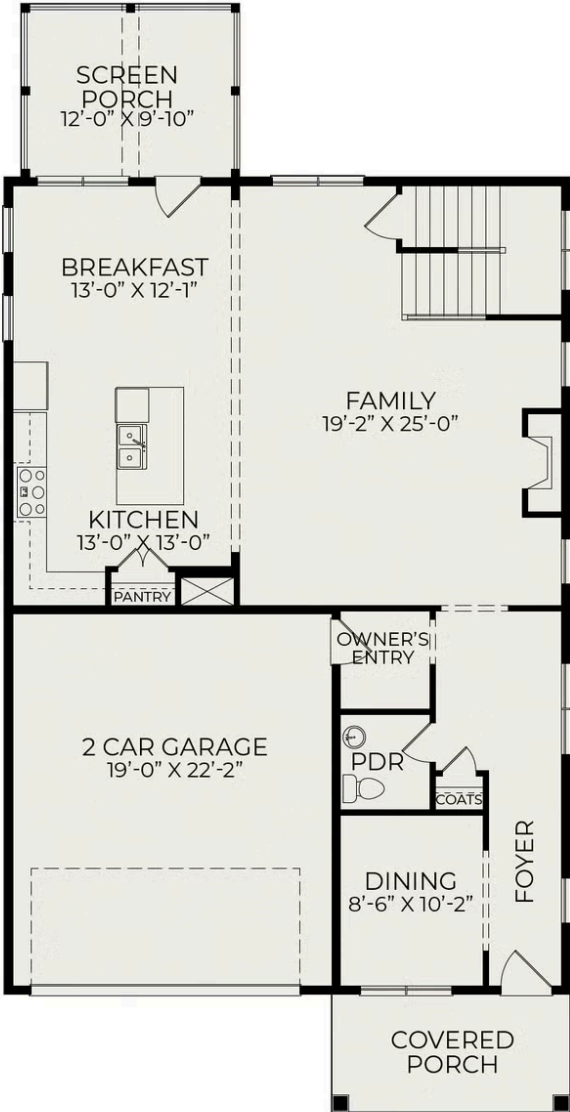

# Burlington

**Starting at \$608,000**

Wendell Falls

**4 Elevations Available**

 3 bd

 2.5 ba

 2,671 sqft

The Burlington plan in Wendell Falls has four elevation styles: American Farmhouse, Craftsman, Craftsman II, and Modern Farmhouse. Please scroll down to view all elevation styles and their floorplan options.

Burlington Craftsman

Burlington Craftsman II

Burlington Modern Farmhouse

First Floor

Second Floor