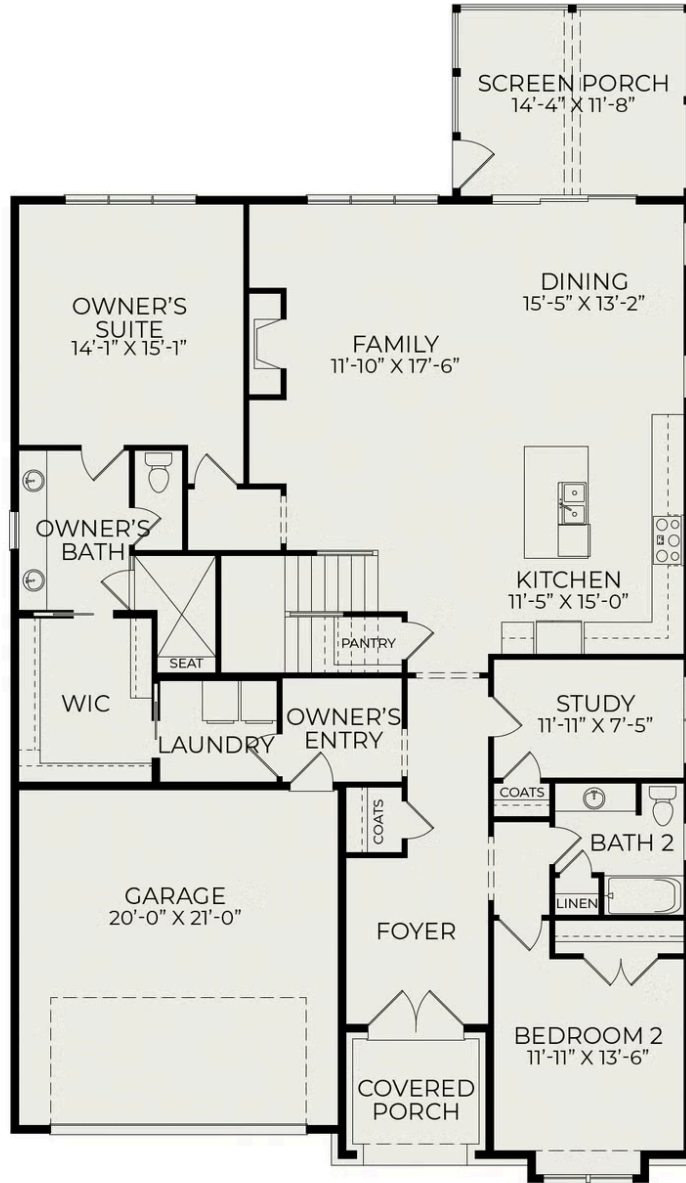

# Mason English Cottage

**Starting at \$736,250**

Wendell Falls

**1 Elevations Available**

 4 bd

 3 ba

 3,065 sqft

## First Floor

## Second Floor