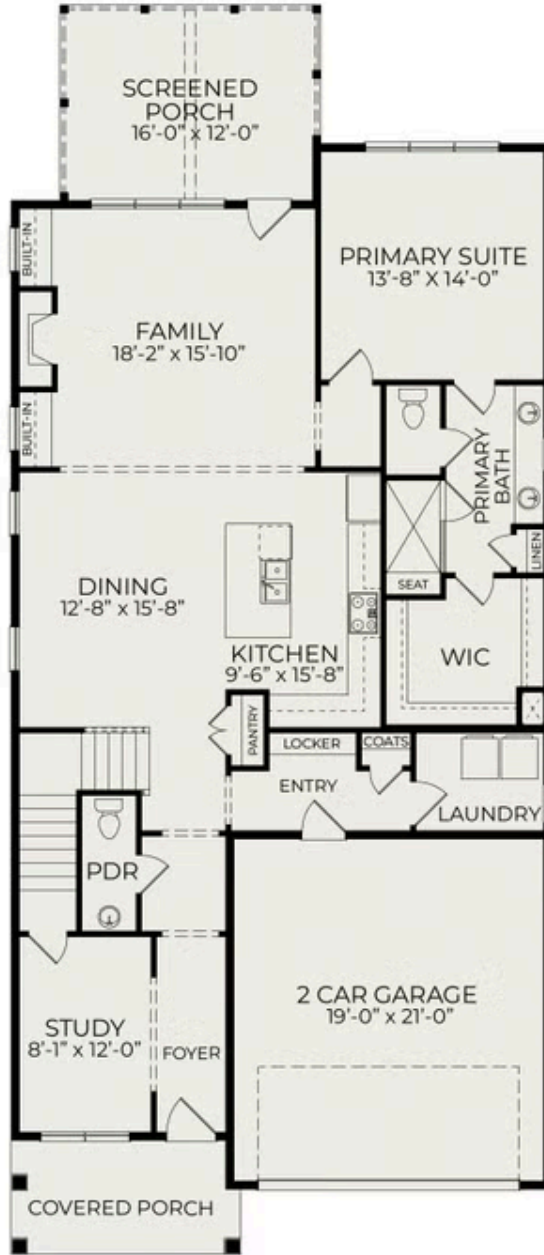

341 Catheys Creek Circle

\$629,000

BEDROOMS: 3

BATHS: 2 full, 1 half

SQFT: 2,617

COMMUNITY: Wendell Falls

Lock in a 30-Year Fixed Rate at 1% Below Today's Average! With the use of our preferred lender and attorney, you can secure financing at a rate one percent lower than the daily average. No hassle. No gimmicks. Just a straightforward opportunity designed to give you peace of mind, confidence, and long-term security as you take the next step toward your new home.

The Columbia Modern Farmhouse combines timeless charm with beautifully functional spaces designed for the way you live today. From the inviting front porch to the bright open layout, every detail creates a warm and welcoming feel the moment you walk inside. The spacious family room flows effortlessly into the kitchen and dining area, making entertaining easy and everyday moments feel special. A first-floor primary suite offers a peaceful retreat with a spa inspired bath and generous walk-in closet, while the upstairs loft and secondary bedrooms provide flexible space for guests, hobbies, or movie nights at home. The screened porch is perfect for slow mornings, evening gatherings, and enjoying the lifestyle Wendell Falls is known for. With designer inspired finishes, modern farmhouse character, and thoughtful touches throughout, the

Example of Completed
Columbia Modern Farmhouse

Example of Completed
Columbia Modern Farmhouse

Example of Completed
Columbia Modern Farmhouse

First Floor

Second Floor