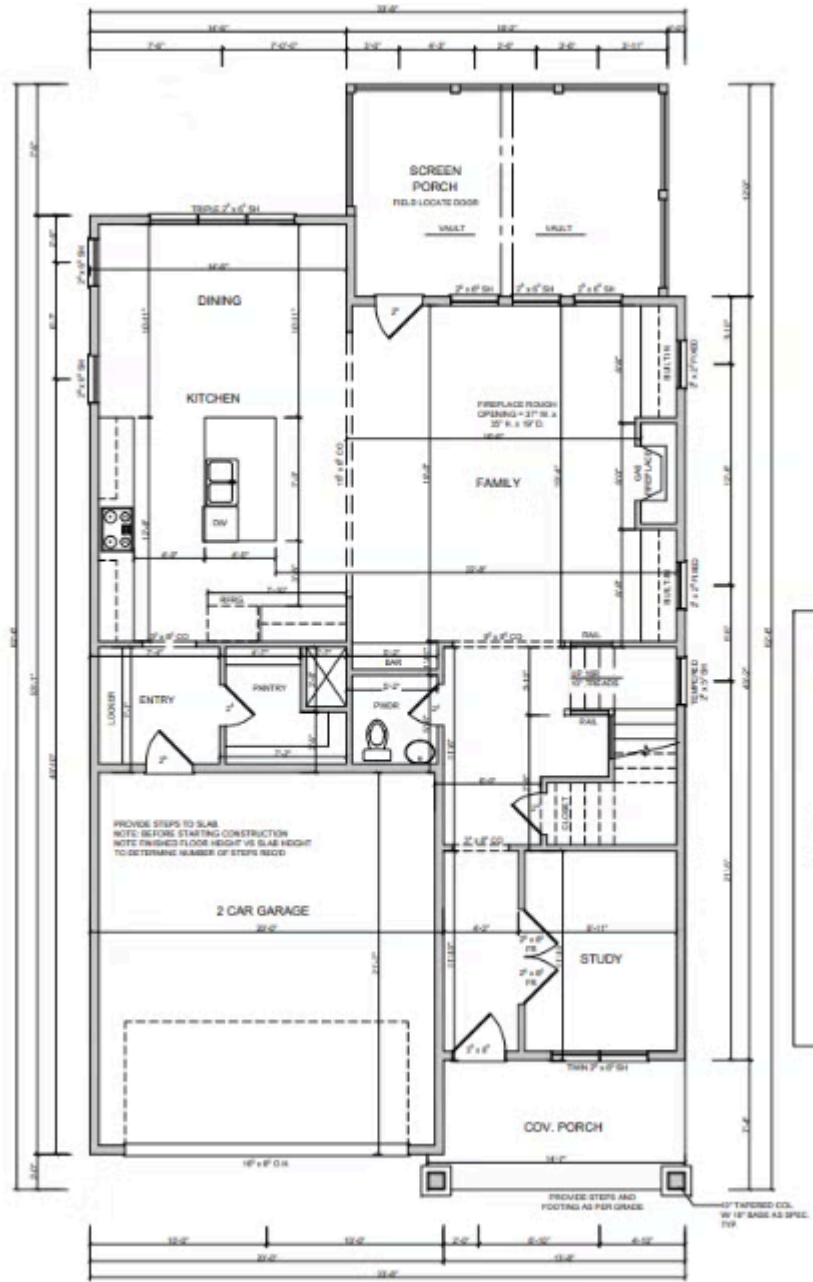

841 Lunar Light Drive

**\$646,000**

**BEDROOMS: 3**

**BATHS: 2 full, 1 half**

**SQFT: 2,571**

**COMMUNITY: Wendell Falls**

The Westwood Craftsman in Wendell Falls blends classic charm with modern comfort in a thoughtfully designed two story home. From the inviting foyer and private study to the open family room, kitchen, and dining area, this home is made for both everyday living and easy entertaining. The kitchen features a large island, walk in pantry, and convenient access through the owner's entry, while the screened porch just off the main living space creates the perfect spot to unwind or gather with friends.

Upstairs, the owner's suite offers a relaxing retreat with a spa inspired bath and walk in closet. Two additional bedrooms, a shared bath, and a versatile loft provide flexible space for guests, hobbies, or play. Set in the heart of Wendell Falls, you will enjoy an award-winning community with resort style pools, miles of scenic trails, and everyday conveniences just minutes away at Treelight Square. You're going to LOVE it here!

## First Floor

## Second Floor