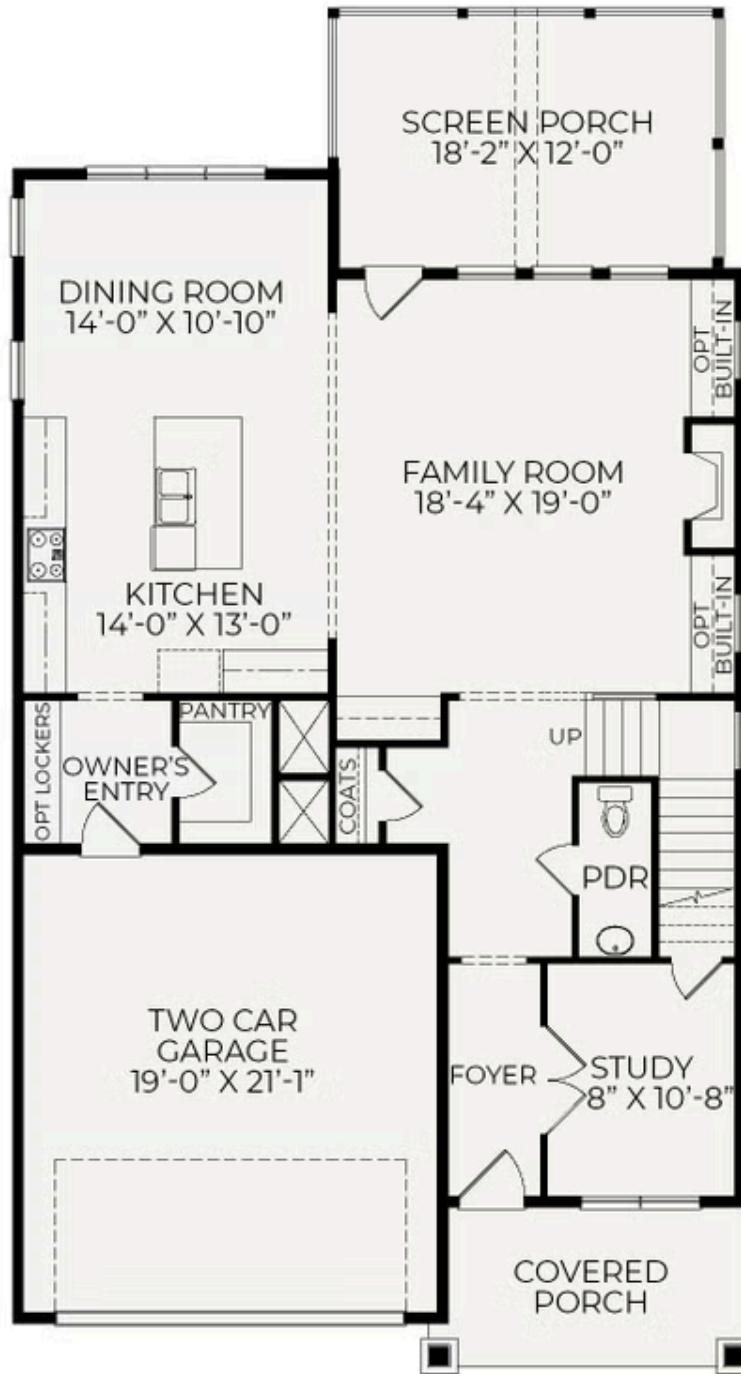

841 Lunar Light Drive

\$646,000

BEDROOMS: 3

BATHS: 2 full, 1 half

SQFT: 2,571

COMMUNITY: Wendell Falls

The Westwood Craftsman in Wendell Falls blends classic charm with modern comfort in a thoughtfully designed two story home. From the inviting foyer and private study to the open family room, kitchen, and dining area, this home is made for both everyday living and easy entertaining. The kitchen features a large island, walk in pantry, and convenient access through the owner's entry, while the screened porch just off the main living space creates the perfect spot to unwind or gather with friends.

Upstairs, the owner's suite offers a relaxing retreat with a spa inspired bath and walk in closet. Two additional bedrooms, a shared bath, and a versatile loft provide flexible space for guests, hobbies, or play. Set in the heart of Wendell Falls, you will enjoy an award-winning community with resort style pools, miles of scenic trails, and everyday conveniences just minutes away at Treelight Square. You're going to LOVE it here!

First Floor

Second Floor