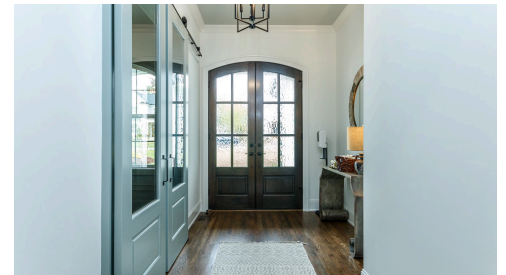

Completed Home Example