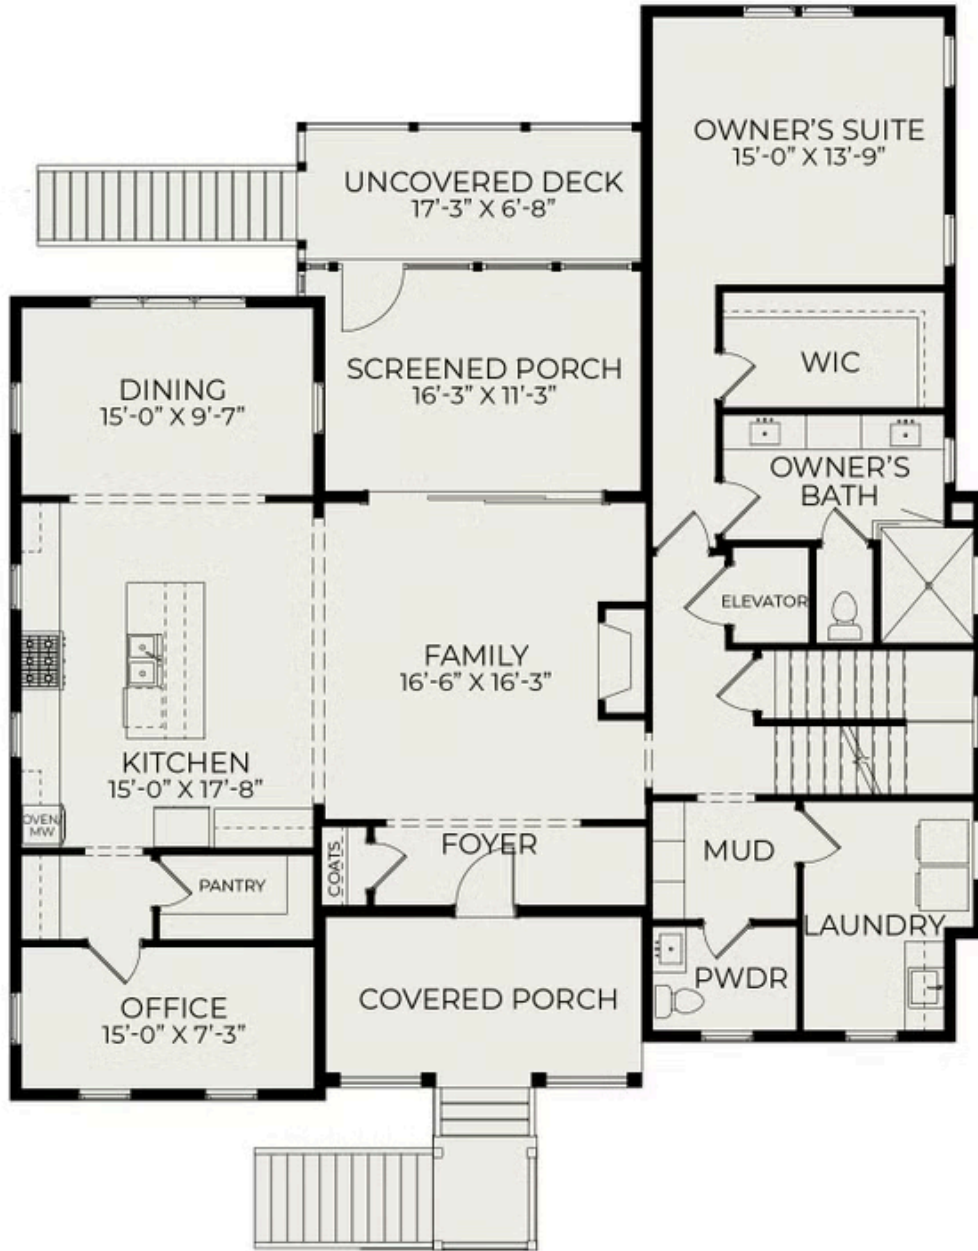

1191 Rivershore Road

**\$1,659,000**

**BEDROOMS: 4**

**BATHS: 3 full, 1 half**

**SQFT: 3,113**

**COMMUNITY: Charleston Proper**

We're excited to present our Rivershore plan in the prestigious Beresford Creek Landing community, showcasing our signature craftsmanship on one of the neighborhood's most private homesites. Positioned at the end of a cul-de-sac and surrounded by wetlands and lagoons, this custom-designed home reflects our commitment to thoughtful architecture that harmonizes with the natural Lowcountry setting. Built with our award-winning attention to detail and featuring premium finishes throughout, this home offers the perfect blend of modern luxury and coastal charm that defines our Built for Life philosophy

First Floor

Second Floor

## Drive Under Garage