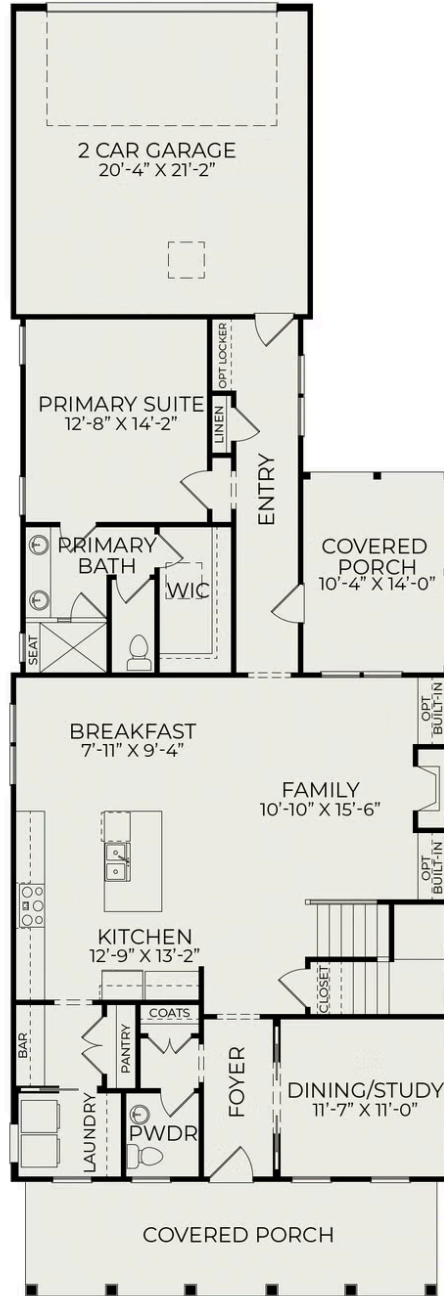

# Mansfield

**Starting at \$671,000**

Nexton  
**1 Elevations Available**

-  4 bd
-  3.5 ba
-  2,595 sqft

Front Elevation H3

Front Elevation H2

Front Elevation

First Floor (attached garage)

Second Floor (attached garage)

First Floor (detached garage)

Second Floor (detached garage)