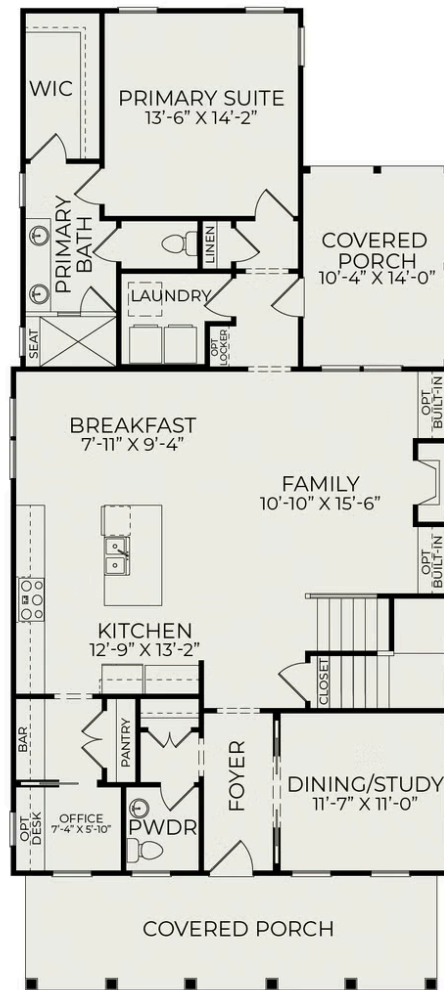

# Mansfield

**Starting at \$671,000**

Nexton  
**1 Elevations Available**

-  4 bd
-  3.5 ba
-  2,595 sqft

Front Elevation H3

Front Elevation H2

Front Elevation

First Floor (attached garage)

Second Floor (attached garage)

First Floor (detached garage)

Second Floor (detached garage)