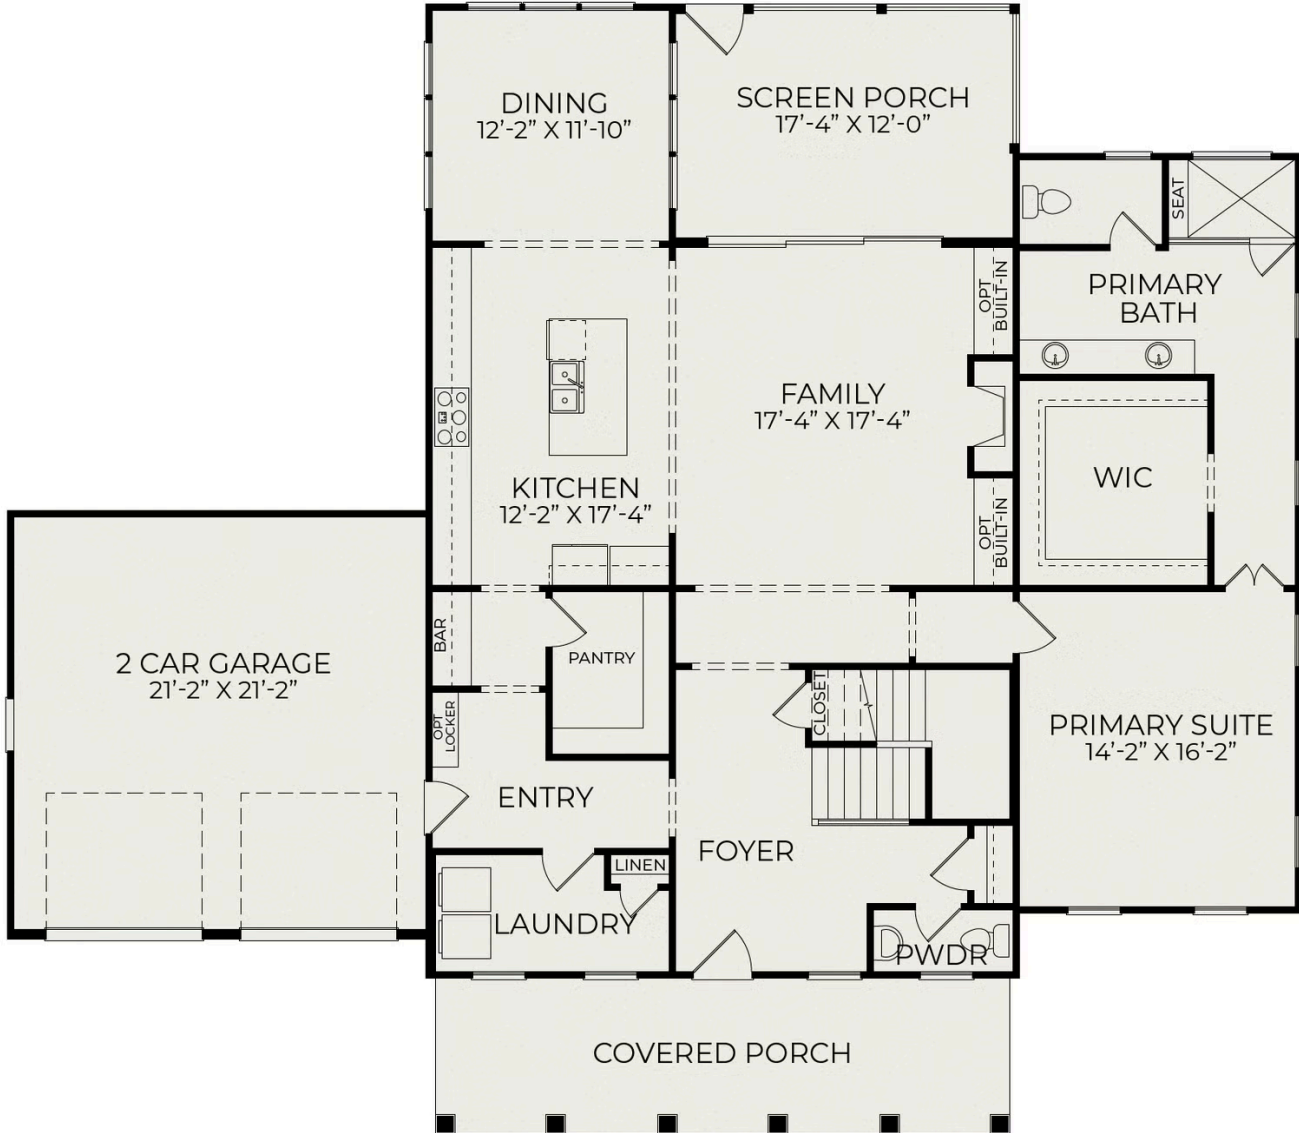

Middleton

Starting at \$832,000

Nexton

1 Elevations Available

 4 bd

 3.5 ba

 3,000 sqft

The Middleton is a four bedroom, two-story home that makes the most of every square foot without ever feeling tight. With the primary suite tucked privately on the main floor and three bedrooms upstairs, it's a layout that works just as well for a growing family as it does for empty nesters. The foyer opens to a bright family room and kitchen anchored by a generous island, walk-in pantry, and adjacent bar, with a screened porch just off the dining area for easy indoor-outdoor living. The main-floor primary suite features a spa-style bath, dual vanities, and an oversized walk-in closet, while upstairs you'll find three additional bedrooms (one that doubles beautifully as a rec room), two full baths, a loft, and generous walk-in storage. Thoughtful touches like a drop zone off the garage,

Middleton H

First Floor

Second Floor